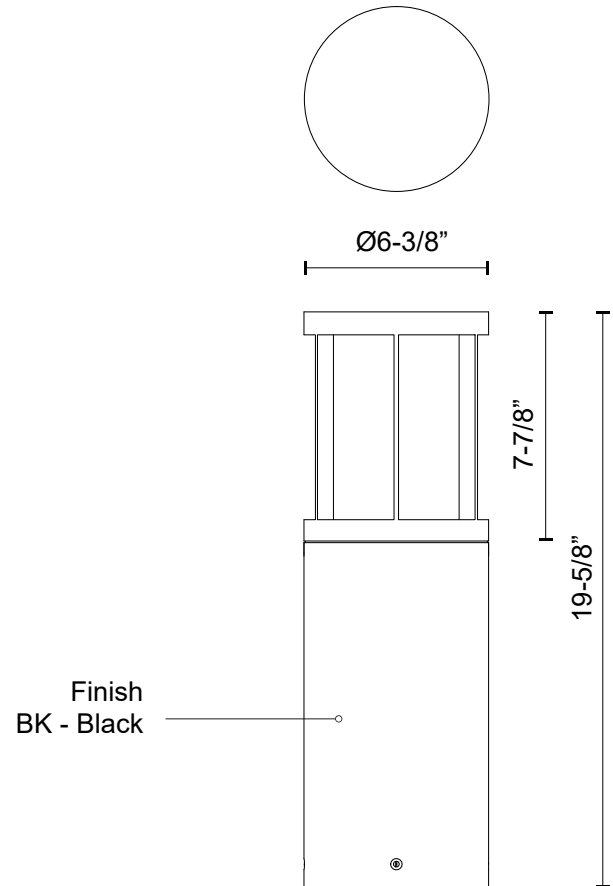

## SPECIFICATION DETAILS

\* For custom options, consult factory for details.

<b>Fixture Dimensions</b>	D6-3/8" x H19-5/8"
<b>Light Source</b>	LED with DC Driver
<b>Wattage</b>	24W
<b>Total Lumens</b>	2500lm
<b>Delivered Lumens</b>	1150lm*
<b>Voltage</b>	120-277V
<b>Color Temperature</b>	3000K
<b>CRI (Ra)</b>	80CRI
<b>Optional Color Temps</b>	2700K - 5000K Available, Minimum Order Quantities Apply
<b>LED Rated Life</b>	50,000 hours
<b>Dimming</b>	100% - 10%, TRIAC or ELV Dimmer (Not Included)
<b>Diffuser Details</b>	Frosted PC
<b>Location</b>	Wet
<b>Warranty</b>	5 Years
<b>Illumination Direction</b>	Down

## DESCRIPTION

Architecturally designed high-power LED exterior bollard fixture. This die-cast aluminum cylinder with a frosted polycarbonate diffuser delivers diffused omni directional light with three base sizes and interchangeable head options