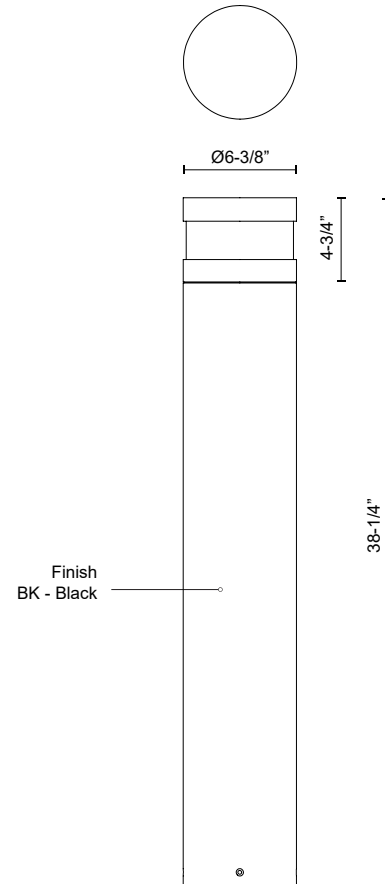

WINDERMERE EB48538

BOLLARDS

PROJECT

EB48538-BK
Black

SPECIFICATION DETAILS

* For custom options, consult factory for details.

Fixture Dimensions	D6-3/8" x H38-1/4"
Light Source	LED with DC Driver
Wattage	24W
Total Lumens	2500lm
Delivered Lumens	800lm*
Voltage	120-277V
Color Temperature	3000K
CRI (Ra)	80CRI
Optional Color Temps	2700K 5000K Available, Minimum Order Quantities Apply
LED Rated Life	50,000 hours
Dimming	100% - 10%, TRIAC or ELV Dimmer (Not Included)
Diffuser Details	Clear PC
Location	Wet
Warranty	5 Years
Illumination Direction	Down

DESCRIPTION

Architecturally designed high-power LED exterior bollard fixture. This die-cast aluminum cylinder with a frosted polycarbonate diffuser delivers diffused omni directional light with a sleek powder-coated finish