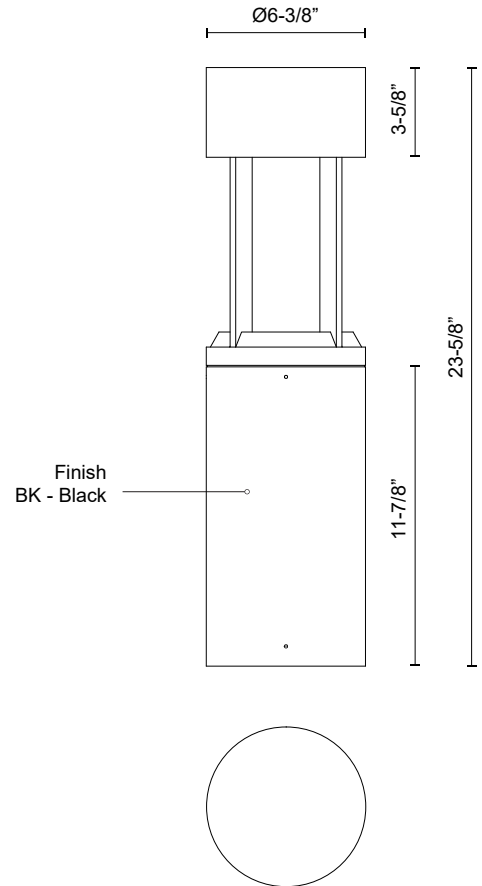

NOVATO EB40924

BOLLARDS

PROJECT

EB40924-BK
Black

SPECIFICATION DETAILS

* For custom options, consult factory for details.

Fixture Dimensions	D6-3/8" x H23-5/8"
Light Source	LED with DC Driver
Wattage	24W
Total Lumens	2500lm
Delivered Lumens	1150lm*
Voltage	120-277V
Color Temperature	3000K
CRI (Ra)	80CRI
Optional Color Temps	2700K - 5000K Available, Minimum Order Quantities Apply
LED Rated Life	50,000 hours
Dimming	100% - 10%, TRIAC or ELV Dimmer (Not Included)
Location	Wet
Warranty	5 Years
Illumination Direction	Down

DESCRIPTION

Architecturally designed high-power LED exterior bollard fixture. This die-cast aluminum cylinder with a powder-coated finish features a high top with a radiant downlight to illuminate walkways and paths effectively.