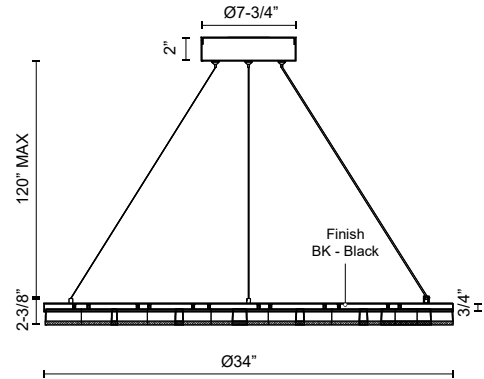

**SPECIFICATION DETAILS**

\* For custom options, consult factory for details.

|                             |   |
|-----------------------------|---|
| <b>Fixture Dimensions</b>   | D34" x H2-3/8"  |
| <b>Light Source</b>         | LED with DC Driver                                      |
| <b>Wattage</b>              | 124W  |
| <b>Total Lumens</b>         | 9180lm  |
| <b>Delivered Lumens</b>     | 7360lm*   |
| <b>Voltage</b>              | 120V  |
| <b>Color Temperature</b>    | 3000K   |
| <b>CRI (Ra)</b>             | 90CRI   |
| <b>Optional Color Temps</b> | 2700K - 5000K Available, Minimum Order Quantities Apply |
| <b>LED Rated Life</b>       | 50,000 hours  |
| <b>Dimming</b>              | 100% - 10%, TRIAC or ELV Dimmer (Not Included)          |
| <b>Diffuser Details</b>     | Frosted PC Diffuser                                     |
| <b>Adjustable</b>           | Yes   |
| <b>Wire Length</b>          | 120" Max  |
| <b>Wire Type</b>            | Black Coaxial Wire                                      |
| <b>Minimum Hang Height</b>  | 30"   |
| <b>Location</b>             | Dry   |
| <b>Warranty</b>             | 5 Years   |
| <b>Canopy Dimensions</b>    | D7-3/4" x H2"   |
| <b>Finish Option(s)</b>     | Black   |