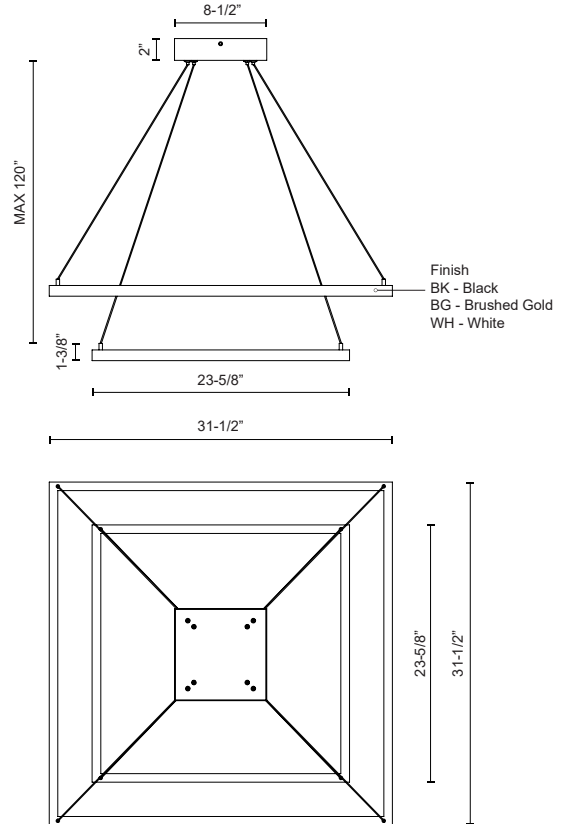

PIAZZA
CH88232
CHANDELIERS

PROJECT

CH88232-BG
Brushed Gold

CH88232-BK
Black

CH88232-WH
White

SPECIFICATION DETAILS

* For custom options, consult factory for details.

Fixture Dimensions	L31-1/2" x W31-1/2" x H1-3/8"
Light Source	LED with DC Driver
Wattage	112W
Total Lumens	8380lm
Delivered Lumens	BK-3420lm*; WH-4600lm*;
Voltage	120V
Color Temperature	3000K
CRI (Ra)	90CRI
Optional Color Temps	2700K - 5000K Available, Minimum Order Quantities Apply
LED Rated Life	50,000 hours
Dimming	100% - 10%, TRIAC or ELV Dimmer (Not Included)
Diffuser Details	Frosted Silicone Diffuser
Adjustable	Yes
Wire Length	120" Max
Wire Type	BG - Black Wire; BK - Black Wire; WH - Clear Wire;
Location	Dry
Warranty	5 Years
Illumination Direction	Downlight
Canopy Dimensions	L8-1/2" x W8-1/2" x H2"

DESCRIPTION

Extruded aluminum with rectangular profile. Flush silicone diffuser. Two tiers. Matte powder-coated finish. Down light

KUZCO

19054 28TH AVENUE
SURREY - BC V3Z 6M3
CANADA

WWW.KUZCOLIGHTING.COM

COMMENT