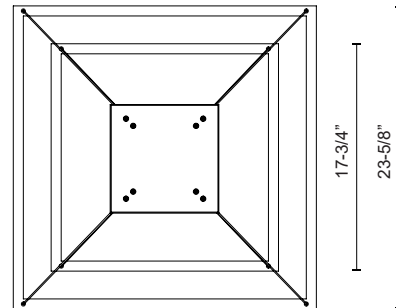

**PIAZZA**  
**CH88224**  
CHANDELIERS

PROJECT

CH88224-BK  
Black

CH88224-BG  
Brushed Gold

CH88224-WH  
White

**SPECIFICATION DETAILS**

\* For custom options, consult factory for details.

<b>Fixture Dimensions</b>	L23-5/8" x W23-5/8" x H1-3/8"
<b>Light Source</b>	LED with DC Driver
<b>Wattage</b>	87W
<b>Total Lumens</b>	6500lm
<b>Delivered Lumens</b>	BK-2775lm*; WH-3735lm*;
<b>Voltage</b>	120V
<b>Color Temperature</b>	3000K
<b>CRI (Ra)</b>	90CRI
<b>Optional Color Temps</b>	2700K - 5000K Available, Minimum Order Quantities Apply
<b>LED Rated Life</b>	50,000 hours
<b>Dimming</b>	100% - 10%, TRIAC or ELV Dimmer (Not Included)
<b>Diffuser Details</b>	Frosted Silicone Diffuser
<b>Adjustable</b>	Yes
<b>Wire Length</b>	120" Max
<b>Wire Type</b>	BG - Black Wire; BK - Black Wire; WH - Clear Wire;
<b>Location</b>	Dry
<b>Warranty</b>	5 Years
<b>Illumination Direction</b>	Downlight
<b>Canopy Dimensions</b>	L8-1/2" x W8-1/2" x H2"

**DESCRIPTION**

Extruded aluminum with rectangular profile. Flush silicone diffuser. Two tiers. Matte powder-coated finish. Down light

Finish  
BK - Black  
BG - Brushed Gold  
WH - White

**KUZCO**

19054 28TH AVENUE  
SURREY - BC V3Z 6M3  
CANADA