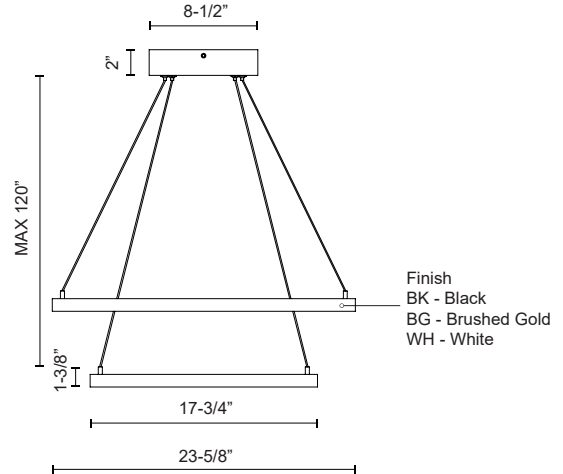

**PIAZZA**  
**CH88224**  
CHANDELIERS

PROJECT

CH88224-BK  
Black

CH88224-BG  
Brushed Gold

CH88224-WH  
White

**SPECIFICATION DETAILS**

\* For custom options, consult factory for details.

<b>Fixture Dimensions</b>	L23-5/8" x W23-5/8" x H1-3/8"
<b>Light Source</b>	LED with DC Driver
<b>Wattage</b>	87W
<b>Total Lumens</b>	6500lm
<b>Delivered Lumens</b>	BK-2775lm*; WH-3735lm*;
<b>Voltage</b>	120V
<b>Color Temperature</b>	3000K
<b>CRI (Ra)</b>	90CRI
<b>Optional Color Temps</b>	2700K - 5000K Available, Minimum Order Quantities Apply
<b>LED Rated Life</b>	50,000 hours
<b>Dimming</b>	100% - 10%, TRIAC or ELV Dimmer (Not Included)
<b>Diffuser Details</b>	Frosted Silicone Diffuser
<b>Adjustable</b>	Yes
<b>Wire Length</b>	120" Max
<b>Wire Type</b>	BG - Black Wire; BK - Black Wire; WH - Clear Wire;
<b>Location</b>	Dry
<b>Warranty</b>	5 Years
<b>Illumination Direction</b>	Downlight
<b>Canopy Dimensions</b>	L8-1/2" x W8-1/2" x H2"

**DESCRIPTION**

Extruded aluminum with rectangular profile. Flush silicone diffuser. Two tiers. Matte powder-coated finish. Down light

Finish  
BK - Black  
BG - Brushed Gold  
WH - White

**KUZCO**

19054 28TH AVENUE  
SURREY - BC V3Z 6M3  
CANADA