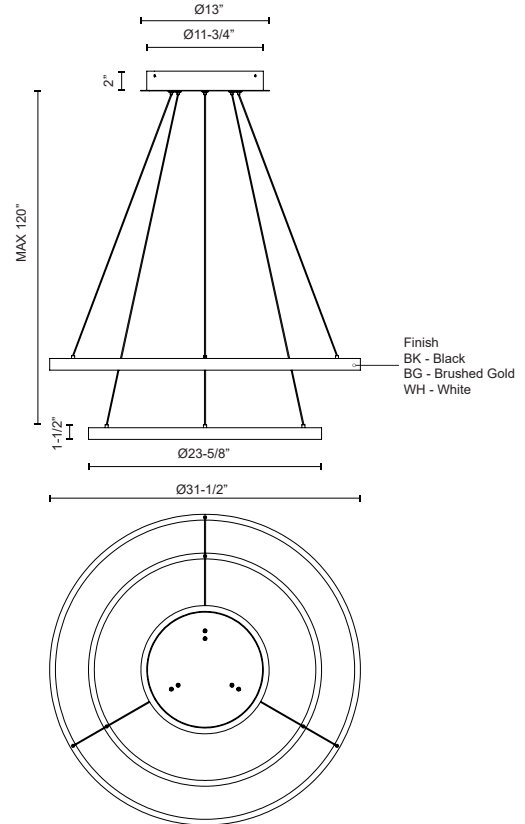

Fixture Dimensions	D31-1/2" x H1-1/2"
Light Source	LED with DC Driver
Wattage	138W
Total Lumens	10330lm
Delivered Lumens	BG-4600lm*; BK-4600lm*; WH-6150lm*;
Voltage	120V
Color Temperature	3000K
CRI (Ra)	90CRI
Optional Color Temps	2700K - 5000K Available, Minimum Order Quantities Apply
LED Rated Life	50,000 hours
Dimming	100% - 10%, TRIAC or ELV Dimmer (Not Included)
Diffuser Details	Frosted Silicone Diffuser
Adjustable	Yes
Wire Length	120" Max
Wire Type	BG - Black Wire; BK - Black Wire; WH - Clear Wire;
Location	Dry
Warranty	5 Years
Illumination Direction	Up and Downlight
Canopy Dimensions	D13" x H2"

DESCRIPTION

Extruded and rolled aluminum with rectangular profile. Flush silicone diffuser. Two tiers. Matte powder-coated finish. Up and down light.

KUZCO

19054 28TH AVENUE
SURREY - BC V3Z 6M3
CANADA

WWW.KUZCOLIGHTING.COM