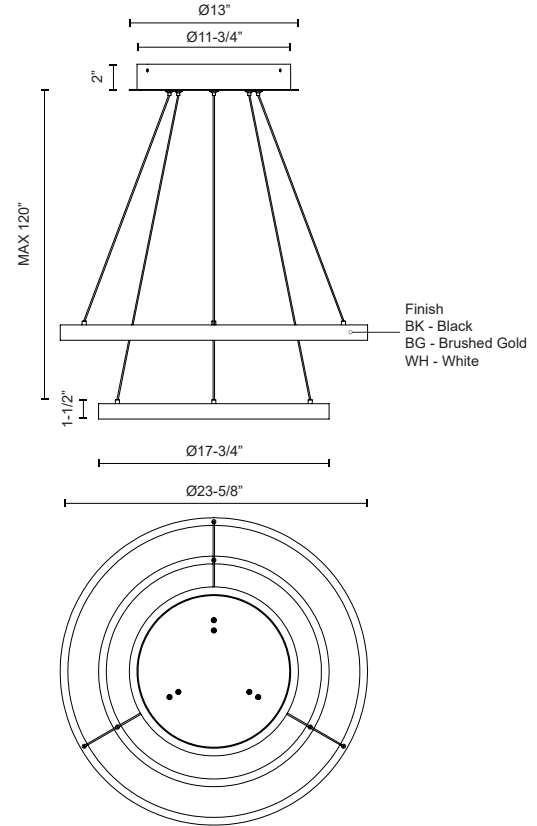

### SPECIFICATION DETAILS

\* For custom options, consult factory for details.

<b>Fixture Dimensions</b>	D23-5/8" x H1-1/2"
<b>Light Source</b>	LED with DC Driver
<b>Wattage</b>	113W
<b>Total Lumens</b>	8520lm
<b>Delivered Lumens</b>	BG-3450lm*; BK-3450lm*; WH-4620lm*;
<b>Voltage</b>	120V
<b>Color Temperature</b>	3000K
<b>CRI (Ra)</b>	90CRI
<b>Optional Color Temps</b>	2700K - 5000K Available, Minimum Order Quantities Apply
<b>LED Rated Life</b>	50,000 hours
<b>Dimming</b>	100% - 10%, TRIAC or ELV Dimmer (Not Included)
<b>Diffuser Details</b>	Frosted Silicone Diffuser
<b>Adjustable</b>	Yes
<b>Wire Length</b>	120" Max
<b>Wire Type</b>	BG - Black Wire; BK - Black Wire; WH - Clear Wire;
<b>Location</b>	Dry
<b>Warranty</b>	5 Years
<b>Illumination Direction</b>	Up and Downlight
<b>Canopy Dimensions</b>	D13" x H2"

### DESCRIPTION

Extruded and rolled aluminum with rectangular profile. Flush silicone diffuser. Two tiers. Matte powder-coated finish. Up and down light.