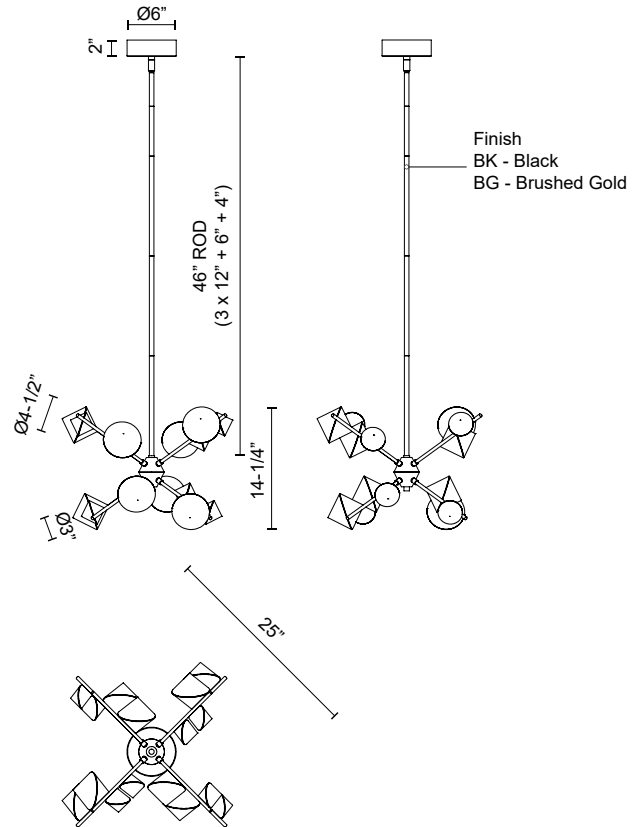

**GEODE
CH50825
CHANDELIERS**

PROJECT

SPECIFICATION DETAILS

* For custom options, consult factory for details.

Fixture Dimensions	D25" x H14-1/4"
Light Source	LED with DC Driver
Total Lumens	4900lm
Wattage	62W
Delivered Lumens	4670lm*
Voltage	120V
Color Temperature	3000K
CRI (Ra)	90CRI
Optional Color Temps	2700K - 5000K Available, Minimum Order Quantities Apply
LED Rated Life	50,000 hours
Diffuser Details	Acrylic with Sandblasted Interior
Dimming	100% - 10%, TRIAC or ELV Dimmer (Not Included)
Adjustable	Yes
Rod Length	46" Max (3x12" + 1x6" + 1x4")
Wire Length	60"
Minimum Hang Height	22"
Location	Dry
Ceiling Adaptor	Yes, Up to 45 Degrees
Warranty	5 Years
Canopy Dimensions	D6" x H2"

DESCRIPTION

Gemstone shaped illuminations cluster around an architectural rod in a way that is enduring and awe-inspiring. Providing luxe and modern ambient lighting in any space, the Geode Collection is the jewellery of any space.

KUZCO

19054 28TH AVENUE
SURREY - BC V3Z 6M3
CANADA

WWW.KUZCOLIGHTING.COM

COMMENT