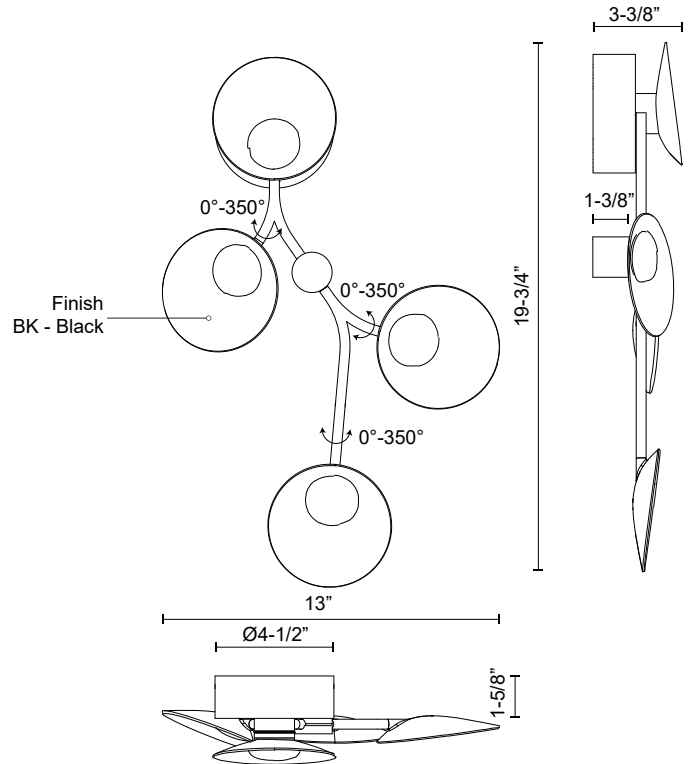

ROTAIRE WS90120

WALL

PROJECT

DESCRIPTION

Influenced by natural forms of flora, the Rotaire collection is a culmination of minimalist sensibilities and natural inspirations. Designed to mimic the form and flow of flowers and vines, the strong stems of this collection create the perfect frame for the illumination from each "leaf". The Rotaire is sure to bloom in both small and large spaces alike.

SPECIFICATION DETAILS

* For custom options, consult factory for details.

| | |
|-----------------------------|---|
| Fixture Dimensions | W13" x H19-3/4" x E3-3/8" |
| Light Source | LED with DC Driver |
| Wattage | 21W |
| Total Lumens | 1700lm |
| Delivered Lumens | 948lm |
| Voltage | 120V |
| Color Temperature | 3000K |
| CRI (Ra) | 90CRI |
| Optional Color Temps | 2700K - 5000K Available, Minimum Order Quantities Apply |
| LED Rated Life | 50,000 hours |
| Dimming | 100% - 10%, TRIAC or ELV Dimmer (Not Included) |
| Diffuser Details | Frosted acrylic diffuser |
| Shade Details | Cast Aluminum Shade |
| ADA Compliant | Yes |
| Location | Dry |
| Compliance | ADA |
| Warranty | 5 Years |
| Mounting Style | All Orientation; Wall; |
| CEC Title 24 JA8 | Yes, JA8-19 |
| Canopy Dimensions | D4-1/2" x E1-5/8" |
| Finish Option(s) | Black |