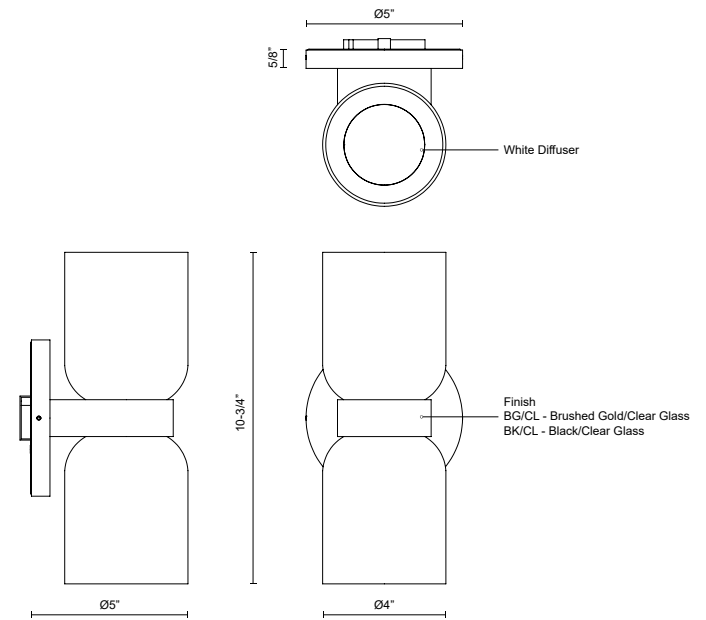

CEDAR WS52511

WALL

PROJECT

WS52511-BG/CL
Brushed Gold/Clear

WS52511-BK/CL
Black/Clear

SPECIFICATION DETAILS

Fixture Dimensions	W4" x H10-3/4" x E5"
Light Source	DC LED WITH DRIVER
Wattage	15W
Total Lumens	1275lm
Delivered Lumens	945lm*
Voltage	120V
Color Temperature	3000K
CRI (Ra)	90CRI
Optional Color Temps	2700K - 5000K Available, Minimum Order Quantities Apply
LED Rated Life	50,000 hours
Dimming	100% - 10%, TRIAC or ELV Dimmer (Not Included)
Diffuser Details	White Diffuser (interior)
Glass Details	Clear Glass (exterior)
Location	Damp
Illumination Direction	Up/Down
Mounting Style	Up or Down
CEC Title 24 JA8	Yes, JA8-2022
Canopy Dimensions	D5" x H5/8"

* For custom options, consult factory for details.

* For warranty information, please visit www.kuzcolighting.com/warranty

DESCRIPTION

The charming Cedar Collection is filled with whimsical frosted glass diffusers resting inside clear glass shades. This versatile family includes a variety of different mounting options that can be mounted up, down, horizontally, or vertically. The metal base details offer a nice rigidity that compliments the soft curves found on the rest of the piece and are available in two finishes.