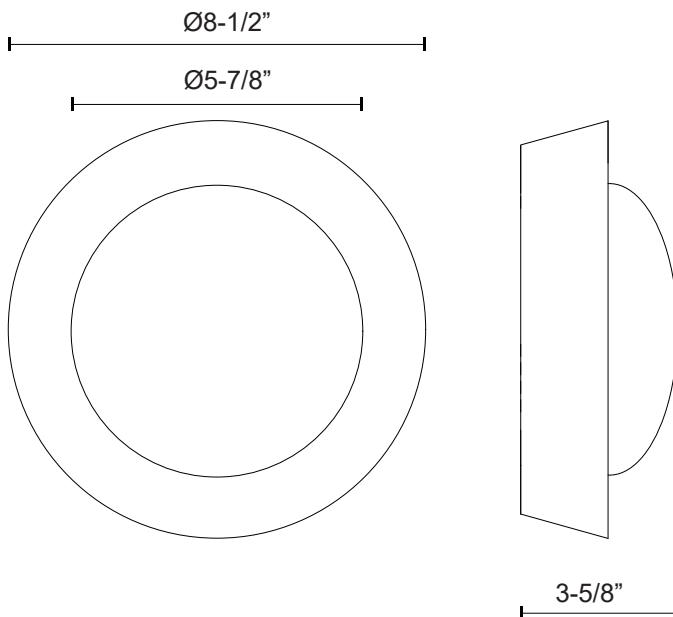

ALONSO WV320108

FIXTURE DIMENSIONS	D8-1/2" x E3-5/8"
HEIGHT FROM CENTER	4-1/4"
EXTENSION	3-5/8"
LIGHT SOURCE	LED with DC Driver
WATTAGE	6W
TOTAL LUMENS	480lm
DELIVERED LUMENS	220lm*
VOLTAGE	120V
COLOR TEMPERATURE	3000K
CRI (RA)	90CRI
DIMMABLE	Yes, TRIAC/ELV Dimmer (Not Included)
GLASS DETAILS	Opal Glass
MATERIAL	Steel + Aluminum + Alabaster Detail
SHADE DETAILS	Steel Shade with Alabaster Detail
ILLUMINATION DIRECTION	Front
INSTALL OPTIONS	Wall Mount, All Orientation
ADA COMPLIANT	YES
LOCATION	Damp
CEC TITLE 24 JA8	Yes, JA8-2022
PAINT FINISH	UB01; VB01;

[D - Diameter, L - Length, W - Width, H - Height, E - Extension]

AVAILABLE FINISHES:

WV320108UB
Urban Bronze

WV320108VB
Vintage Brass

*For complete warranty terms, please visit: www.aloralighting.com/warranty