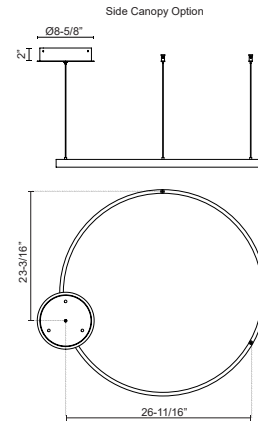

Fixture Dimensions	D31-1/2" x H1-3/8"
Light Source	LED with DC Driver
Wattage	64W
Total Lumens	4700lm
Delivered Lumens	BG-1920lm*; BK-1920lm*; WH-2585lm;
Voltage	120V
Color Temperature	3000K
CRI (Ra)	90CRI
Optional Color Temps	2700K - 5000K Available, Minimum Order Quantities Apply
LED Rated Life	50,000 hours
Dimming	100% - 10%, TRIAC or ELV Dimmer (Not Included)
Diffuser Details	Frosted Silicone Diffuser
Adjustable	Yes
Wire Length	120" Max
Wire Type	BG - Black Wire; BK - Black Wire; WH - Clear Wire;
Location	Dry
Warranty	5 Years
Illumination Direction	Downlight
Canopy Dimensions	D8-5/8" x H2"

DESCRIPTION

Extruded and rolled aluminum with rectangular profile. Flush silicone diffuser. Matte powder-coated finish. Down light. Duo canopy mounting style

KUZCO

19054 28TH AVENUE
SURREY - BC V3Z 6M3
CANADA