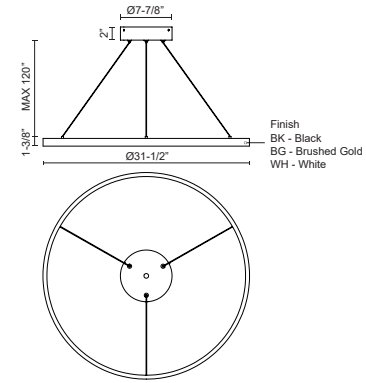

CERCHIO PD87132

PENDANTS

PROJECT

PD87132-BG
Brushed Gold

PD87132-BK
Black

PD87132-WH
White

SPECIFICATION DETAILS

* For custom options, consult factory for details.

Fixture Dimensions	D31-1/2" x H1-3/8"
Light Source	LED with DC Driver
Wattage	64W
Total Lumens	4700lm
Delivered Lumens	BG-1920lm*; BK-1920lm*; WH-2585lm;
Voltage	120V
Color Temperature	3000K
CRI (Ra)	90CRI
Optional Color Temps	2700K - 5000K Available, Minimum Order Quantities Apply
LED Rated Life	50,000 hours
Dimming	100% - 10%, TRIAC or ELV Dimmer (Not Included)
Diffuser Details	Frosted Silicone Diffuser
Adjustable	Yes
Wire Length	120" Max
Wire Type	BG - Black Wire; BK - Black Wire; WH - Clear Wire;
Location	Dry
Warranty	5 Years
Illumination Direction	Downlight
Canopy Dimensions	D8-5/8" x H2"

DESCRIPTION

Extruded and rolled aluminum with rectangular profile. Flush silicone diffuser. Matte powder-coated finish. Down light. Duo canopy mounting style

KUZCO

19054 28TH AVENUE
SURREY - BC V3Z 6M3
CANADA