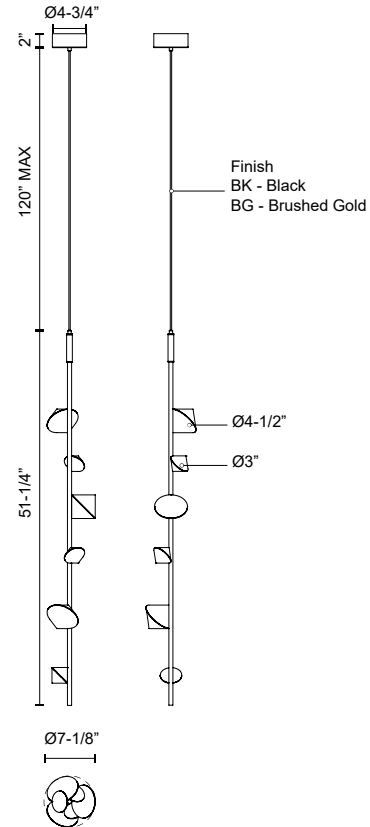

GEODE PD50852

PENDANTS

PROJECT

SPECIFICATION DETAILS

* For custom options, consult factory for details.

Fixture Dimensions	D7-1/8" x H51-1/4"
Light Source	LED with DC Driver
Wattage	26W
Total Lumens	1840lm
Delivered Lumens	1750lm
Voltage	120V
Color Temperature	3000K
CRI (Ra)	90CRI
Optional Color Temps	2700K - 5000K Available, Minimum Order Quantities Apply
LED Rated Life	50,000 hours
Dimming	100% - 10%, TRIAC or ELV Dimmer (Not Included)
Diffuser Details	Acrylic with Sandblasted Interior
Adjustable	Yes
Wire Length	120" Max
Wire Type	Black Coaxial Wire
Minimum Hang Height	56"
Location	Dry
Warranty	5 Years
CEC Title 24 JA8	Yes, JA8-19
Canopy Dimensions	D4-3/4" x H2"

DESCRIPTION

Gemstone shaped illuminations cluster around an architectural rod in a way that is enduring and awe-inspiring. Providing luxe and modern ambient lighting in any space, the Geode Collection is the jewellery of any space.

KUZCO

19054 28TH AVENUE
SURREY - BC V3Z 6M3
CANADA

WWW.KUZCOLIGHTING.COM

COMMENT