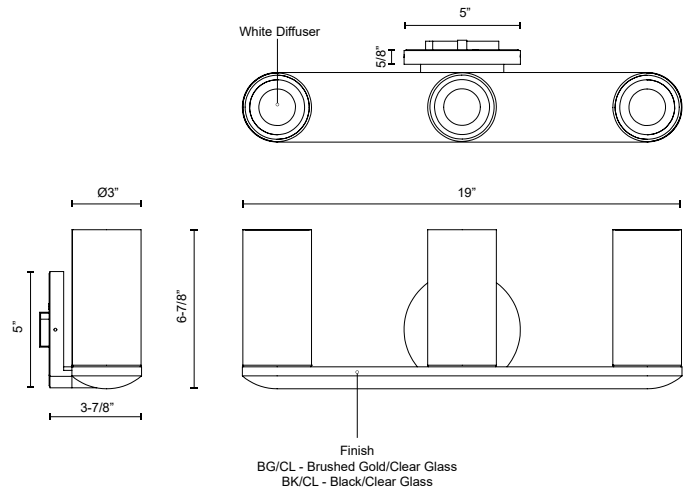

BIRCH VL53519

WALL

PROJECT

SPECIFICATION DETAILS

Fixture Dimensions	W19" x H6-7/8" x E3-7/8"
Light Source	DC LED WITH DRIVER
Wattage	25W
Total Lumens	2125lm
Voltage	120V
Delivered Lumens	1635lm*
Color Temperature	3000K
CRI (Ra)	90CRI
Optional Color Temps	2700K - 5000K Available, Minimum Order Quantities Apply
LED Rated Life	50,000 hours
Dimming	100% - 10%, TRIAC or ELV Dimmer (Not Included)
Diffuser Details	White Diffuser (interior)
Glass Details	Clear Glass (exterior)
ADA Compliant	Yes
Location	Damp
Illumination Direction	Up or Down
Mounting Style	Up or Down
CEC Title 24 JA8	Yes, JA8-2022
Canopy Dimensions	W5" x H5" x E5/8"
Paint Finish	BG02; BK02;

* For custom options, consult factory for details.

* For warranty information, please visit www.kuzcolighting.com/warranty

DESCRIPTION

If warm candlelight is what you're after, look no further than the Birch Collection. Clear glass cylinders with frosted glass diffusers give the distinguished look of soft, lit candles for a clean, romantic feel that plays well in various spaces. Available in Brushed Gold or Powder-Coated Black

KUZCO

CANADA: 19054 28TH AVENUE - SURREY, BC V3Z 6M3

USA: 3035 E. LONE MOUNTAIN ROAD - LAS VEGAS, NV 89081

WWW.KUZCOLIGHTING.COM

© 2023 KUZCO LIGHTING. ALL RIGHTS RESERVED.

COMMENT