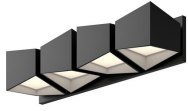

CUBIX VL31224

WALL

PROJECT

VL31224-BK/WH
Black/White

SPECIFICATION DETAILS

Fixture Dimensions	W24-1/2" x E6-1/2" x H5-5/8"
Light Source	AC LED Module
Wattage	42W
Total Lumens	3400lm
Delivered Lumens	1950lm*
Voltage	120V
Color Temperature	3000K
CRI (Ra)	90CRI
Optional Color Temps	2700K - 5000K Available, Minimum Order Quantities Apply
LED Rated Life	50,000 hours
Dimming	100% - 10%, ELV Dimmer (Not Included)
Diffuser Details	White Acrylic
Location	Damp
Illumination Direction	Up/Down
Mounting Style	Up or Down
CEC Title 24 JA8	Yes, JA8-2022
Canopy Dimensions	W24-1/2" x H5-5/8" x E3/4"
Paint Finish	BK02; WH01;

* For custom options, consult factory for details.

* For warranty information, please visit www.kuzcolighting.com/warranty

DESCRIPTION

The Cubix Collection is a playful take on the geometric patterns of origami. These fixtures are a luxe duotone finish of black and white that allows for easy integration into most color schemes and styles. The frosted acrylic diffuser provides softened direct lighting that's wonderful for bathrooms and kitchens.