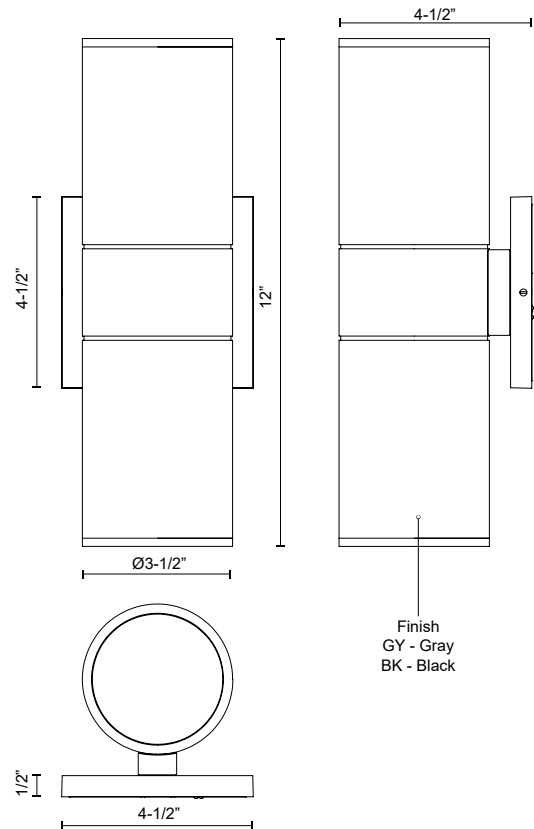

LUND EW3212

WALL

PROJECT

EW3212-BK
Black

EW3212-GY
Gray

SPECIFICATION DETAILS

* For custom options, consult factory for details.

Fixture Dimensions	D3-1/2" x H12" x E4-1/2"
Light Source	AC LED Module
Wattage	31W
Total Lumens	2200lm
Delivered Lumens	BK-1829lm; GY-1853lm;
Voltage	120V
Color Temperature	3000K
CRI (Ra)	90CRI
Optional Color Temps	2700K - 5000K Available, Minimum Order Quantities Apply
LED Rated Life	50,000 hours
Dimming	100% - 10%, ELV Dimmer (Not Included)
Diffuser Details	Parabolic Aluminum Reflector
Glass Details	Clear Glass
Location	Wet
Warranty	5 Years
Illumination Direction	Up and Down
Canopy Dimensions	W4-1/2" x H4-1/2" x E1/2"

DESCRIPTION

High powered LED exterior two light wall mount fixture, die-cast aluminum housing molded into a cylinder shape in powder coated gray or black finish. Concealed inside is our 120V AC LED technology with a tempered glass diffusers radiating light upward and downward against the wall where installed. Certified ETL wet location listed and is available in different sizes and one light options.