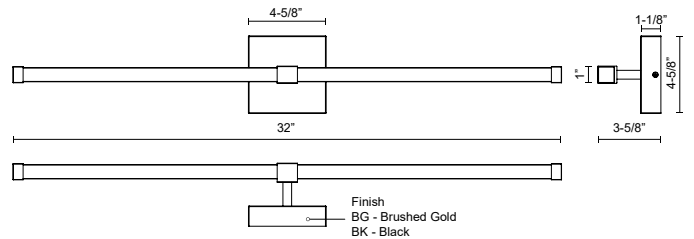

BLADE VL23532

WALL

PROJECT

SPECIFICATION DETAILS

* For custom options, consult factory for details.

Fixture Dimensions	W32" x H1" x E3-5/8"
Light Source	LED with DC Driver
Wattage	15W
Total Lumens	1200lm
Delivered Lumens	660lm*
Voltage	120V
Color Temperature	3000K
CRI (Ra)	90CRI
Optional Color Temps	2700K - 5000K Available, Minimum Order Quantities Apply
LED Rated Life	50,000 hours
Dimming	100% - 10%, TRIAC or ELV Dimmer (Not Included)
Diffuser Details	Clear Acrylic Exterior/White Silicone Interior
ADA Compliant	Yes
Location	Damp
Compliance	T24-JA8; ADA;
Warranty	5 Years
Illumination Direction	Up/Down
Mounting Style	All Orientation
CEC Title 24 JA8	Yes, JA8-19
Canopy Dimensions	W4-5/8" x H4-5/8" x E1-1/8"

DESCRIPTION

The Blade Collection is as artistic as it is functional. With its linear design and long acrylic ribbed diffusers, the entire Blade family delivers a tremendous depth of light that makes for spectacular lighting in high-traffic areas of the home. With a variety of styles and hanging options available, it's easy to create a unique lighting environment of high caliber.

KUZCO

19054 28TH AVENUE
SURREY - BC V3Z 6M3
CANADA

WWW.KUZCOLIGHTING.COM

COMMENT