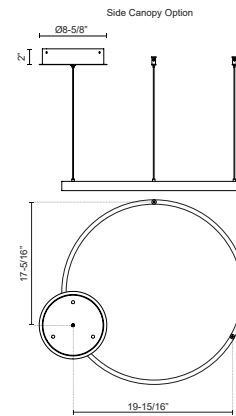

Fixture Dimensions	D23-5/8" x H1-1/2"
Light Source	LED with DC Driver
Wattage	63W
Total Lumens	4700lm
Delivered Lumens	BG-1920lm*; BK-1920lm*; WH-2585lm;
Voltage	120V
Color Temperature	3000K
CRI (Ra)	90CRI
Optional Color Temps	2700K - 5000K Available, Minimum Order Quantities Apply
LED Rated Life	50,000 hours
Dimming	100% - 10%, TRIAC or ELV Dimmer (Not Included)
Diffuser Details	Frosted Silicone Diffuser
Adjustable	Yes
Wire Length	120" Max
Wire Type	BG - Black Wire; BK - Black Wire; WH - Clear Wire;
Location	Dry
Warranty	5 Years
Illumination Direction	Up and Downlight
Canopy Dimensions	D8-5/8" x H2"

DESCRIPTION

Extruded and rolled aluminum with rectangular profile. Flush silicone diffuser. Matte powder-coated finish. Up and down light.. Duo canopy mounting style

KUZCO

19054 28TH AVENUE
SURREY - BC V3Z 6M3
CANADA