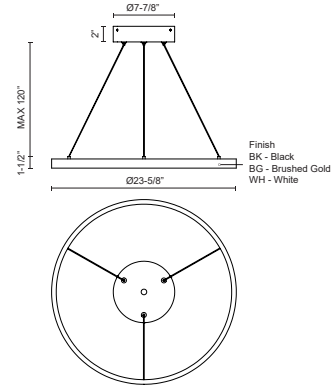

Fixture Dimensions	D23-5/8" x H1-1/2"
Light Source	LED with DC Driver
Wattage	63W
Total Lumens	4700lm
Delivered Lumens	BG-1920lm*; BK-1920lm*; WH-2585lm;
Voltage	120V
Color Temperature	3000K
CRI (Ra)	90CRI
Optional Color Temps	2700K - 5000K Available, Minimum Order Quantities Apply
LED Rated Life	50,000 hours
Dimming	100% - 10%, TRIAC or ELV Dimmer (Not Included)
Diffuser Details	Frosted Silicone Diffuser
Adjustable	Yes
Wire Length	120" Max
Wire Type	BG - Black Wire; BK - Black Wire; WH - Clear Wire;
Location	Dry
Warranty	5 Years
Illumination Direction	Up and Downlight
Canopy Dimensions	D8-5/8" x H2"

DESCRIPTION

Extruded and rolled aluminum with rectangular profile. Flush silicone diffuser. Matte powder-coated finish. Up and down light.. Duo canopy mounting style

KUZCO

19054 28TH AVENUE
SURREY - BC V3Z 6M3
CANADA