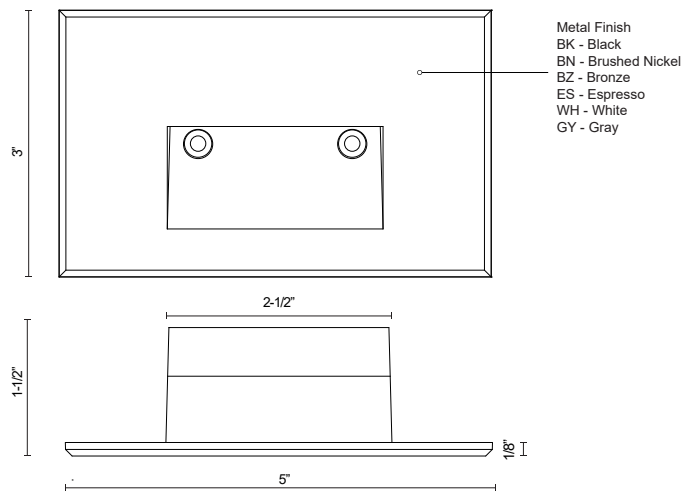

SONIC ER3003-12V

STEP LIGHTS

PROJECT

SPECIFICATION DETAILS

Fixture Dimensions	W5" x H3" x E1-1/2"
Light Source	Low Voltage LED
Wattage	4W
Total Lumens	250lm
Delivered Lumens	BK-30lm*; BN-52lm; ES-45lm; WH-85lm;
Voltage	12V, with DC Remote Class 2 LED driver (Driver supplied by others)
Color Temperature	3000K
CRI (Ra)	90CRI
Optional Color Temps	2700K - 5000K Available, Minimum Order Quantities Apply
LED Rated Life	50,000 hours
Glass Details	Clear Glass
ADA Compliant	Yes
Location	Wet
Illumination Direction	Downlight
Paint Finish	BK02; BN01; GY01; WH02;

* For custom options, consult factory for details.

* For warranty information, please visit www.kuzcolighting.com/warranty

DESCRIPTION

12V Low Voltage addition to the popular Sonic family. The optically designed light control of Sonic's die cast Aluminum housing fully conceals the source. Ideal for step or courtesy light use. This fixture is rated for outdoor use but there is no reason it cannot be utilized indoors too. Only fits into a single gang box. Compatible with all outdoor 12V DC Drivers (supplied by others).

KUZCO

CANADA: 19054 28TH AVENUE - SURREY, BC V3Z 6M3

USA: 3035 E. LONE MOUNTAIN ROAD - LAS VEGAS, NV 89081

WWW.KUZCOLIGHTING.COM

© 2021 KUZCO LIGHTING. ALL RIGHTS RESERVED.

COMMENT