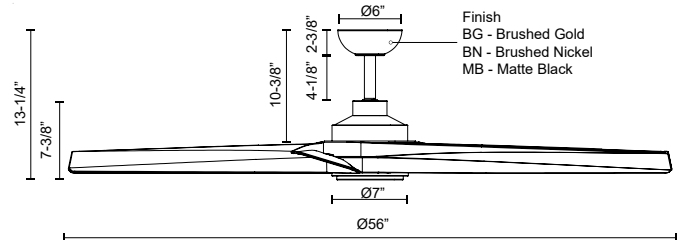

SPECIFICATION DETAILS

Fixture Dimensions	D56" x H13-1/4"
Light Source	LED
Max Wattage	Total 53W Max [20W LED + Max 33W Motor]
Total Lumens	1900lm
Delivered Lumens	1082lm
Voltage	120V
Color Temperature	3000K
CRI (Ra)	90CRI
LED Rated Life	50,000 hours
Dimming	Integrated Dimming with Remote
Diffuser Details	Polymeric Diffuser
Material	Steel & Aluminum Body, ABS Blade
Rod Length	4-1/8" (for different rod length, contact factory)
Wire Length	78" with 78" safety cable
Minimum Hang Height	13"
Location	Damp
Illumination Direction	Downlight
Canopy Dimensions	D6" x H2 3/8"
Sloped Ceiling Adaptable	Yes, Up to 25 Degrees
Minimum Distance to Floor	84"
Ceiling to Blade Distance	10-3/8" Minimal
Blade	3 Blades @ 14.5 Degrees Pitch
Control	Remote Control
Fan RPM	6 Speed (Reversible), 50-130rpm
CFM	6500 Max
Airflow Efficiency (CFM/WATT)	815 Max
Estimated Yearly Energy Cost ($)	6

* For custom options, consult factory for details.

* For warranty information, please visit www.kuzcolighting.com/warranty

KUZCO

19054 28TH AVENUE
SURREY - BC V3Z 6M3
CANADA

WWW.KUZCOLIGHTING.COM

DESCRIPTION

The Horizon fan collection is a simple, modern design with elegant decorative touches. Available in three stunning finishes, including a trendy Black and Brushed Gold mixed-metal option, the Horizon Collection is truly stunning. Fan is remote controlled and features six speeds and dimmable LED illumination.

COMMENT