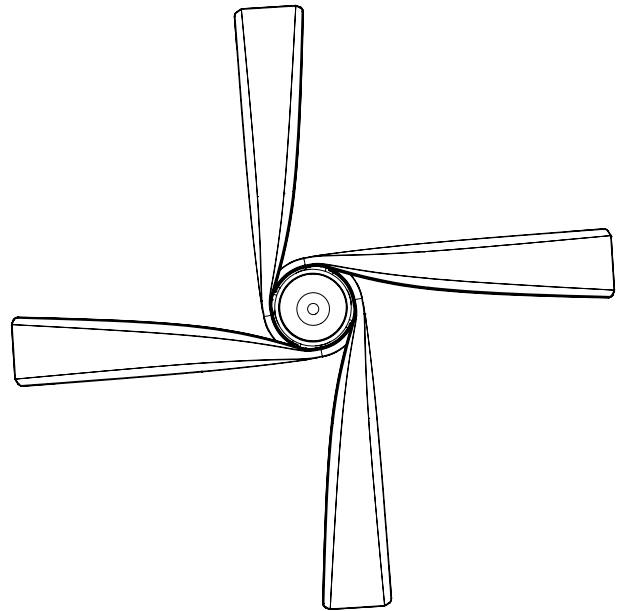

HORIZON CF96956

FANS

PROJECT

CF96956-BN
Brushed Nickel

CF96956-BG
Brushed Gold

CF96956-MB
Matte Black

SPECIFICATION DETAILS

Fixture Dimensions	D56" x H13-1/4"
Light Source	LED
Max Wattage	Total 53W Max [20W LED + Max 33W Motor]
Total Lumens	1900lm
Delivered Lumens	1082lm
Voltage	120V
Color Temperature	3000K
CRI (Ra)	90CRI
LED Rated Life	50,000 hours
Dimming	Integrated Dimming with Remote
Diffuser Details	Polymeric Diffuser
Material	Steel & Aluminum Body, ABS Blade
Rod Length	4-1/8" (for different rod length, contact factory)
Wire Length	78" with 78" safety cable
Minimum Hang Height	13"
Location	Damp
Illumination Direction	Downlight
Canopy Dimensions	D6" x H2 3/8"
Sloped Ceiling Adaptable	Yes, Up to 25 Degrees
Minimum Distance to Floor	84"
Ceiling to Blade Distance	10-3/8" Minimal
Blade	3 Blades @ 14.5 Degrees Pitch
Control	Remote Control
Fan RPM	6 Speed (Reversible), 50-130rpm
CFM	6500 Max
Airflow Efficiency (CFM/WATT)	815 Max
Estimated Yearly Energy Cost (\$)	6

The Horizon fan collection is a simple, modern design with elegant decorative touches. Available in three stunning finishes, including a trendy Black and Brushed Gold mixed-metal option, the Horizon Collection is truly stunning. Fan is remote controlled and features six speeds and dimmable LED illumination.