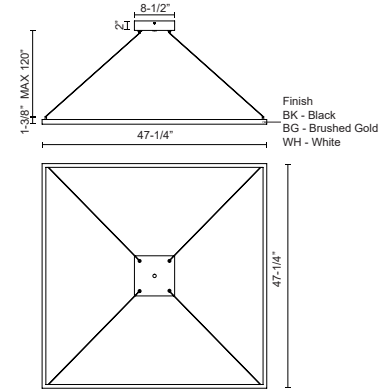

PIAZZA
PD88148
PENDANTS

PROJECT

DESCRIPTION

Extruded aluminum with rectangular profile. Flush silicone diffuser. Matte powder-coated finish. Down light. Duo canopy mounting style

PD88148-BG
Brushed Gold

PD88148-WH
White

PD88148-BK
Black

SPECIFICATION DETAILS

* For custom options, consult factory for details.

Fixture Dimensions	L47-1/4" x W47-1/4" x H1-3/8"
Light Source	LED with DC Driver
Wattage	100W
Total Lumens	7440lm
Delivered Lumens	BK-3150lm*; WH-4240lm*;
Voltage	120V
Color Temperature	3000K
CRI (Ra)	90CRI
Optional Color Temps	2700K - 5000K Available, Minimum Order Quantities Apply
LED Rated Life	50,000 hours
Dimming	100% - 10%, TRIAC or ELV Dimmer (Not Included)
Diffuser Details	Frosted Silicone Diffuser
Adjustable	Yes
Wire Length	120" Max
Wire Type	BG - Black Wire; BK - Black Wire; WH - Clear Wire;
Location	Dry
Warranty	5 Years
Illumination Direction	Downlight
Canopy Dimensions	L9-1/2" x W9-1/2" x H2"