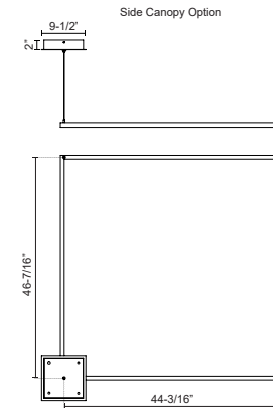

PIAZZA
PD88148
PENDANTS

PROJECT

DESCRIPTION

Extruded aluminum with rectangular profile. Flush silicone diffuser. Matte powder-coated finish. Down light. Duo canopy mounting style

PD88148-BG
Brushed Gold

PD88148-WH
White

PD88148-BK
Black

SPECIFICATION DETAILS

* For custom options, consult factory for details.

Fixture Dimensions	L47-1/4" x W47-1/4" x H1-3/8"
Light Source	LED with DC Driver
Wattage	100W
Total Lumens	7440lm
Delivered Lumens	BK-3150lm*; WH-4240lm*;
Voltage	120V
Color Temperature	3000K
CRI (Ra)	90CRI
Optional Color Temps	2700K - 5000K Available, Minimum Order Quantities Apply
LED Rated Life	50,000 hours
Dimming	100% - 10%, TRIAC or ELV Dimmer (Not Included)
Diffuser Details	Frosted Silicone Diffuser
Adjustable	Yes
Wire Length	120" Max
Wire Type	BG - Black Wire; BK - Black Wire; WH - Clear Wire;
Location	Dry
Warranty	5 Years
Illumination Direction	Downlight
Canopy Dimensions	L9-1/2" x W9-1/2" x H2"