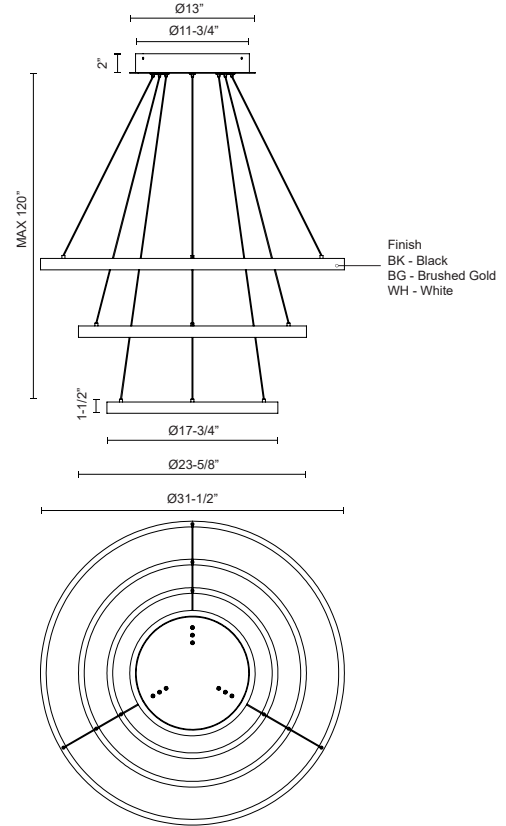

Fixture Dimensions	D31-1/2" x H1-1/2"
Light Source	LED with DC Driver
Wattage	188W
Total Lumens	14150lm
Delivered Lumens	BG-5170lm*; BK-5170lm*; WH-6950lm*;
Voltage	120V
Color Temperature	3000K
CRI (Ra)	90CRI
Optional Color Temps	2700K - 5000K Available, Minimum Order Quantities Apply
LED Rated Life	50,000 hours
Dimming	100% - 10%, TRIAC or ELV Dimmer (Not Included)
Diffuser Details	Frosted Silicone Diffuser
Adjustable	Yes
Wire Length	120" Max
Wire Type	BG - Black Wire; BK - Black Wire; WH - Clear Wire;
Location	Dry
Warranty	5 Years
Illumination Direction	Up and Downlight
Canopy Dimensions	D13" x H2"

DESCRIPTION

Extruded and rolled aluminum with rectangular profile. Flush silicone diffuser. Three tiers. Matte powder-coated finish. Up and down light.

KUZCO

19054 28TH AVENUE
SURREY - BC V3Z 6M3
CANADA

WWW.KUZCOLIGHTING.COM