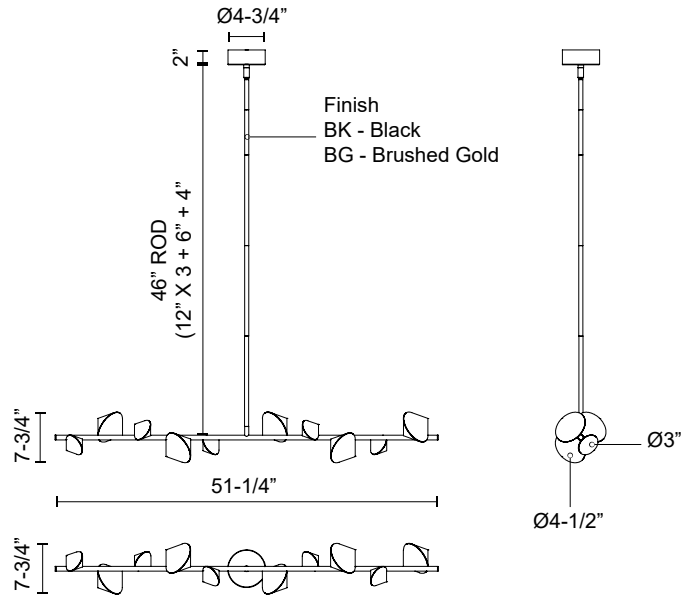

LP50851-BK
Black

LP50851-BG
Brushed Gold

SPECIFICATION DETAILS

* For custom options, consult factory for details.

Fixture Dimensions	L51-1/4" x W7-3/4 x H7-3/4"
Light Source	LED with DC Driver
Total Lumens	3060lm
Delivered Lumens	2920lm*
Wattage	41W
Voltage	120V
Color Temperature	3000K
CRI (Ra)	90CRI
Optional Color Temps	2700K - 5000K Available, Minimum Order Quantities Apply
LED Rated Life	50,000 hours
Diffuser Details	Acrylic with Sandblasted Interior
Adjustable	Yes
Dimming	100% - 10%, TRIAC or ELV Dimmer (Not Included)
Rod Length	46" Max (3x12" + 1x6" + 1x4")
Wire Length	60"
Minimum Hang Height	15"
Location	Dry
Warranty	5 Years
Canopy Dimensions	D4-3/4" x H2"
Ceiling Adaptor	Yes, Up to 45 Degrees
CEC Title 24 JA8	Yes, JA8-19