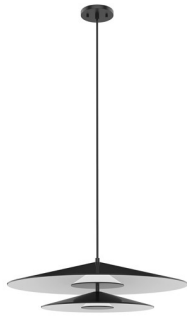

CRUZ PD22907

PENDANTS

PROJECT

PD22907-BK/WH
Metal - Black/White

PD22907-GY
Felt - Gray

SPECIFICATION DETAILS

* For custom options, consult factory for details.

Fixture Dimensions	D24" x H6-7/8"
Light Source	AC LED Module
Wattage	34W
Total Lumens	2600lm
Delivered Lumens	BK/WH-605lm; GY-270lm*;
Voltage	120V
Color Temperature	3000K
CRI (Ra)	90CRI
Optional Color Temps	2700K - 5000K Available, Minimum Order Quantities Apply
LED Rated Life	50,000 hours
Dimming	100% - 10%, ELV Dimmer (Not Included)
Diffuser Details	Frosted acrylic diffuser
Shade Details	Spun Aluminum or Felt Shade
Adjustable	Yes
Wire Length	120" Max
Wire Type	Black Braided Cord
Minimum Hang Height	8"
Location	Dry
Warranty	5 Years
Canopy Dimensions	D4-3/4" x H7/8"

DESCRIPTION

Inspired by the peaks and valleys created by wave forms, the Cruz Collection is a geometric wonder. The soft shaped glass shades emit ample ambient light throughout, making it the perfect modern decorative piece for any space.