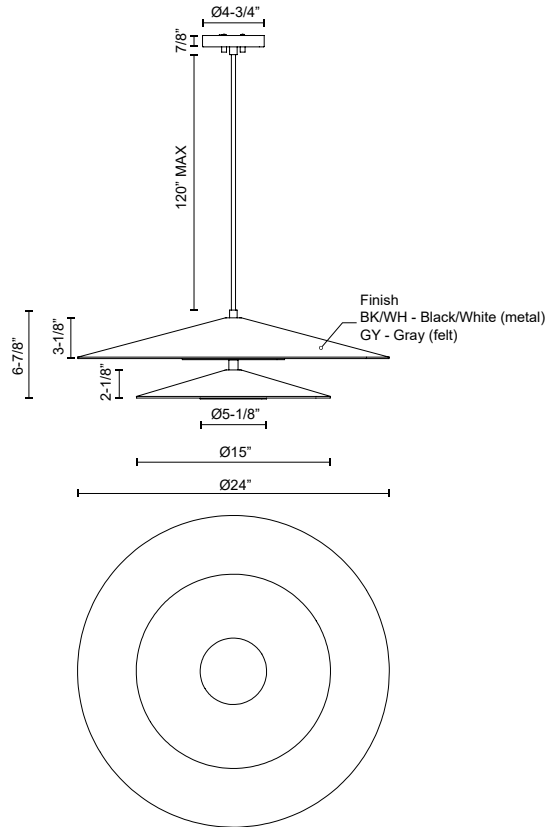

CRUZ PD22907

PENDANTS

PROJECT

PD22907-BK/WH
Metal - Black/White

PD22907-GY
Felt - Gray

SPECIFICATION DETAILS

* For custom options, consult factory for details.

Fixture Dimensions	D24" x H6-7/8"
Light Source	AC LED Module
Wattage	34W
Total Lumens	2600lm
Delivered Lumens	BK/WH-605lm; GY-270lm*;
Voltage	120V
Color Temperature	3000K
CRI (Ra)	90CRI
Optional Color Temps	2700K - 5000K Available, Minimum Order Quantities Apply
LED Rated Life	50,000 hours
Dimming	100% - 10%, ELV Dimmer (Not Included)
Diffuser Details	Frosted acrylic diffuser
Shade Details	Spun Aluminum or Felt Shade
Adjustable	Yes
Wire Length	120" Max
Wire Type	Black Braided Cord
Minimum Hang Height	8"
Location	Dry
Warranty	5 Years
Canopy Dimensions	D4-3/4" x H7/8"

DESCRIPTION

Inspired by the peaks and valleys created by wave forms, the Cruz Collection is a geometric wonder. The soft shaped glass shades emit ample ambient light throughout, making it the perfect modern decorative piece for any space.