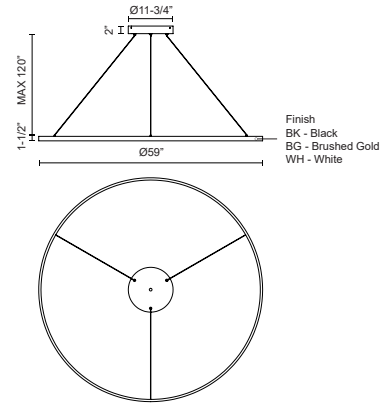

Fixture Dimensions	D59" x H1-1/2"
Light Source	LED with DC Driver
Wattage	150W
Total Lumens	11200lm
Delivered Lumens	BG-4700lm*; BK-4700lm*; WH-6320lm*;
Voltage	120V
Color Temperature	3000K
CRI (Ra)	90CRI
Optional Color Temps	2700K - 5000K Available, Minimum Order Quantities Apply
LED Rated Life	50,000 hours
Dimming	100% - 10%, TRIAC or ELV Dimmer (Not Included)
Diffuser Details	Frosted Silicone Diffuser
Adjustable	Yes
Wire Length	120" Max
Wire Type	BG - Black Wire; BK - Black Wire; WH - Clear Wire;
Location	Dry
Warranty	5 Years
Illumination Direction	Up and Downlight
Canopy Dimensions	D13" x H2"

DESCRIPTION

Extruded and rolled aluminum with rectangular profile. Flush silicone diffuser. Matte powder-coated finish. Up and down light.. Duo canopy mounting style

KUZCO

19054 28TH AVENUE
SURREY - BC V3Z 6M3
CANADA