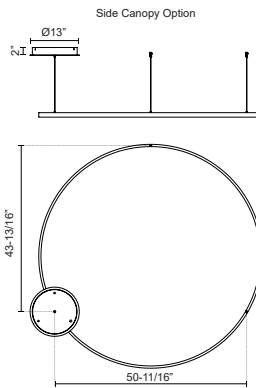

Fixture Dimensions	D59" x H1-1/2"
Light Source	LED with DC Driver
Wattage	150W
Total Lumens	11200lm
Delivered Lumens	BG-4700lm*; BK-4700lm*; WH-6320lm*;
Voltage	120V
Color Temperature	3000K
CRI (Ra)	90CRI
Optional Color Temps	2700K - 5000K Available, Minimum Order Quantities Apply
LED Rated Life	50,000 hours
Dimming	100% - 10%, TRIAC or ELV Dimmer (Not Included)
Diffuser Details	Frosted Silicone Diffuser
Adjustable	Yes
Wire Length	120" Max
Wire Type	BG - Black Wire; BK - Black Wire; WH - Clear Wire;
Location	Dry
Warranty	5 Years
Illumination Direction	Up and Downlight
Canopy Dimensions	D13" x H2"

DESCRIPTION

Extruded and rolled aluminum with rectangular profile. Flush silicone diffuser. Matte powder-coated finish. Up and down light.. Duo canopy mounting style

KUZCO

19054 28TH AVENUE
SURREY - BC V3Z 6M3
CANADA