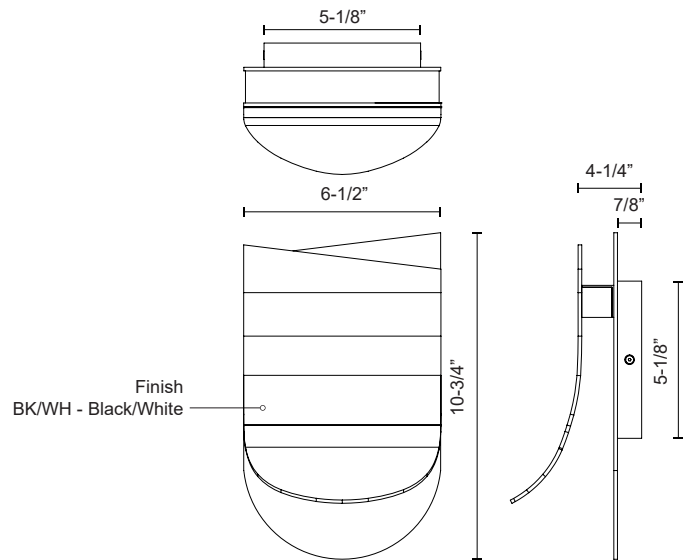

SONDER WS83706

WALL

PROJECT

WS83706-BK/WH
Black/White

SPECIFICATION DETAILS

* For custom options, consult factory for details.

Fixture Dimensions	W6-1/2" x H10-3/4" x E4-1/4"
Wattage	8W
Total Lumens	640lm
Light Source	AC LED Module
Delivered Lumens	420lm*
Voltage	120V
Color Temperature	3000K
CRI (Ra)	90CRI
Optional Color Temps	2700K - 5000K Available, Minimum Order Quantities Apply
LED Rated Life	50,000 hours
Dimming	100% - 10%, ELV Dimmer (Not Included)
Location	Dry
Warranty	5 Years
Canopy Dimensions	W5-1/8" x H5-1/8" x E7/8"

DESCRIPTION

The Sander collection aims to honor the simple juxtaposition of shape and color in a space. With two asymmetric shades adorned in black and white duo-toned finishes, this collection creates modern balance. Providing ample ambient down light to a space, the Sander doubles as a sculptural art piece.