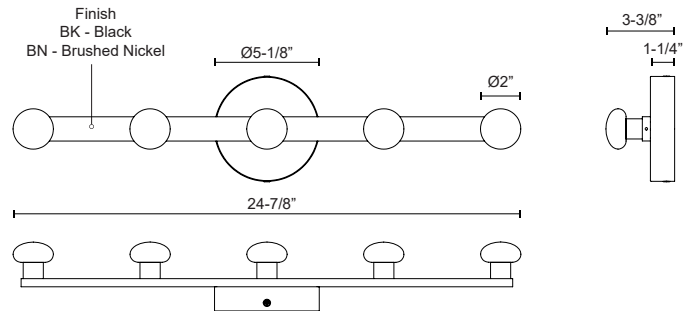

WS63424-BK
Black

WS63424-BN
Brushed Nickel

SPECIFICATION DETAILS

* For custom options, consult factory for details.

Fixture Dimensions	W2" x H24-7/8" x E3-3/8"
Light Source	LED with DC Driver
Total Lumens	1600lm
Delivered Lumens	BK-400lm*; BN-450lm*;
Wattage	21W
Voltage	120V
Color Temperature	3000K
CRI (Ra)	90CRI
Optional Color Temps	2700K - 5000K Available, Minimum Order Quantities Apply
LED Rated Life	50,000 hours
Dimming	100% - 10%, TRIAC or ELV Dimmer (Not Included)
Glass Details	Opal Glass
ADA Compliant	Yes
Location	Dry
Warranty	5 Years
Mounting Style	All Orientation; Wall;
Canopy Dimensions	D5-1/8" x E1-1/4"