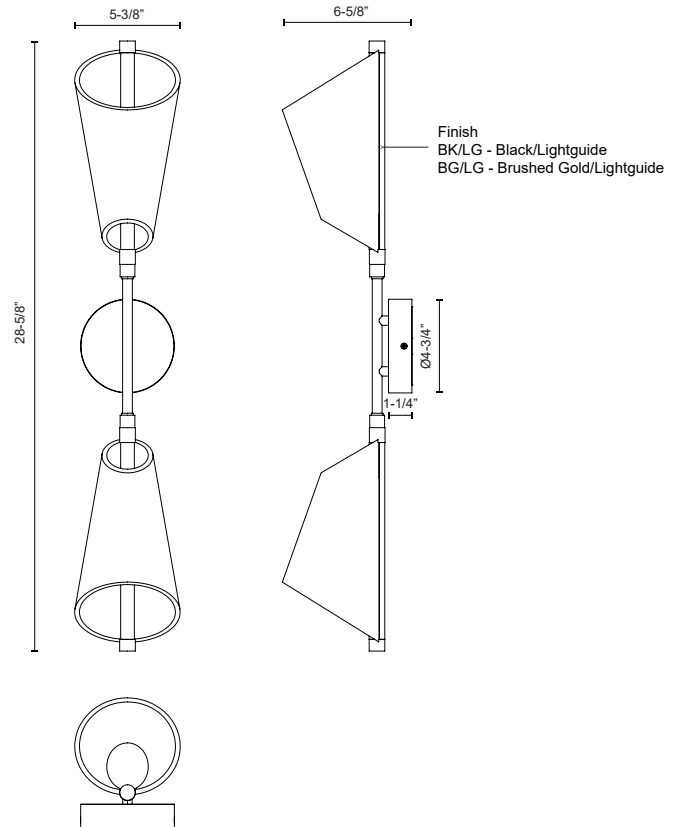

MULBERRY WS62629

WALL

PROJECT

WS62629-BK/LG
Black/Light Guide

WS62629-BG/LG
Brushed Gold/Light Guide

SPECIFICATION DETAILS

* For custom options, consult factory for details.

| | |
|-----------------------------|---------------------------------------------------------|
| Fixture Dimensions | W5-3/8" x H28-5/8" x E6-5/8" |
| Wattage | 27W |
| Total Lumens | 2240lm |
| Light Source | LED with DC Driver |
| Delivered Lumens | 460lm* |
| Voltage | 120V |
| Color Temperature | 3000K |
| CRI (Ra) | 90CRI |
| Optional Color Temps | 2700K - 5000K Available, Minimum Order Quantities Apply |
| LED Rated Life | 50,000 hours |
| Dimming | 100% - 10%, TRIAC or ELV Dimmer (Not Included) |
| Diffuser Details | Acrylic diffuser |
| Shade Details | Clear Acrylic Light Guide Shade |
| Location | Dry |
| Warranty | 5 Years |
| Mounting Style | All Orientation; Wall; |
| Canopy Dimensions | D4-3/4" x E1-1/4" |

DESCRIPTION

Classic shapes take new form in the stunning new Mulberry collection. Minimal, modern forged bodies and striking edge lit shades make up this one-of-a-kind collection. Each shade of the Mulberry is crafted with clear etched acrylic, creating the modern glow seen throughout the pieces of this collection. Available in both Brushed Gold or Matte Black accents.