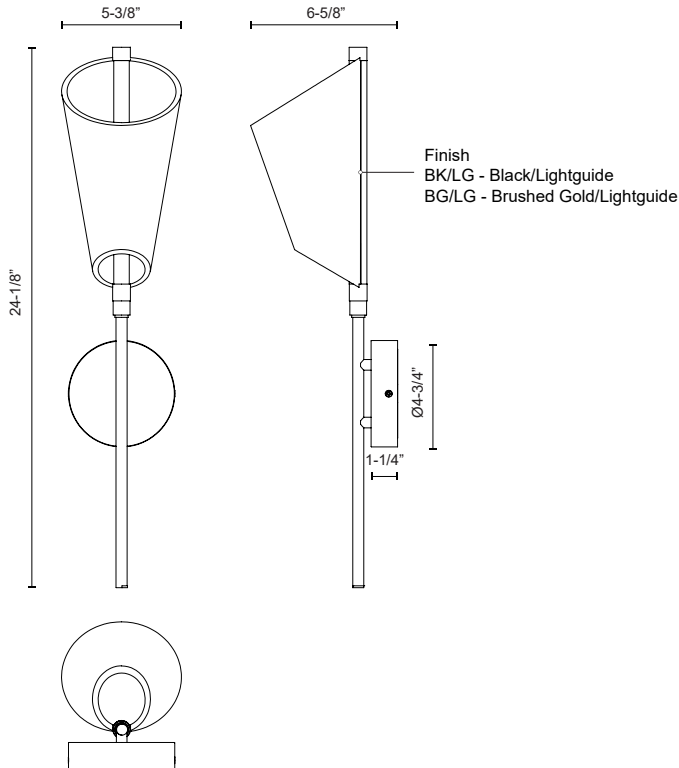

MULBERRY
WS62524

WALL

PROJECT

WS62524-BK/LG
Black/Light Guide

WS62524-BG/LG
Brushed Gold/Light
Guide

SPECIFICATION DETAILS

* For custom options, consult factory for details.

Fixture Dimensions	W5-3/8" x H24-1/8" x E6-5/8"
Light Source	LED with DC Driver
Wattage	17W
Total Lumens	1120lm
Delivered Lumens	230lm*
Voltage	120V
Color Temperature	3000K
CRI (Ra)	90CRI
Optional Color Temps	2700K - 5000K Available, Minimum Order Quantities Apply
LED Rated Life	50,000 hours
Dimming	100% - 10%, TRIAC or ELV Dimmer (Not Included)
Diffuser Details	Acrylic diffuser
Shade Details	Clear Acrylic Light Guide Shade
Location	Dry
Warranty	5 Years
Mounting Style	All Orientation; Wall;
Canopy Dimensions	D4-3/4" x E1-1/4"

DESCRIPTION

Classic shapes take new form in the stunning new Mulberry collection. Minimal, modern forged bodies and striking edge lit shades make up this one-of-a-kind collection. Each shade of the Mulberry is crafted with clear etched acrylic, creating the modern glow seen throughout the pieces of this collection. Available in both Brushed Gold or Matte Black accents.