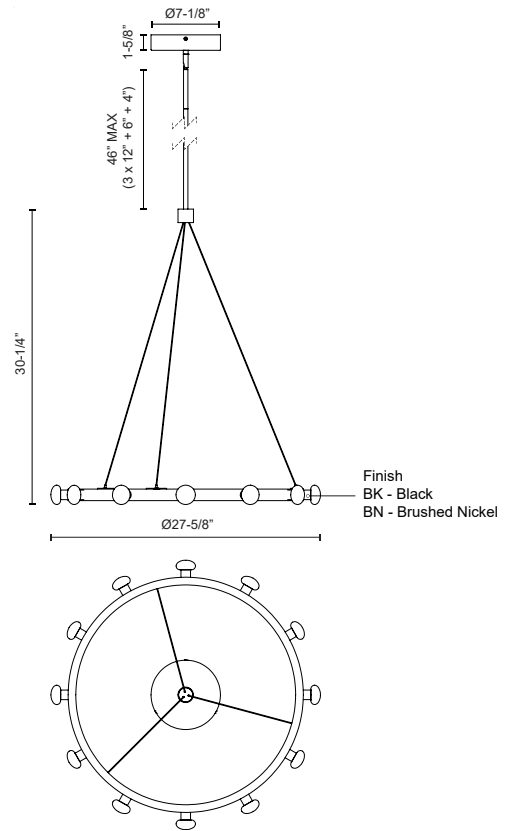

DESCRIPTION

The Rezz collection is the reimagining of the old Hollywood style we know and love. Simple, glamorous opal glass diffusers dance around a modern, minimal frame to create a totally new look. This collection is simple and stunning, great for a wide variety of design sensibilities. Available in Matte Black or Brushed Nickel accents.