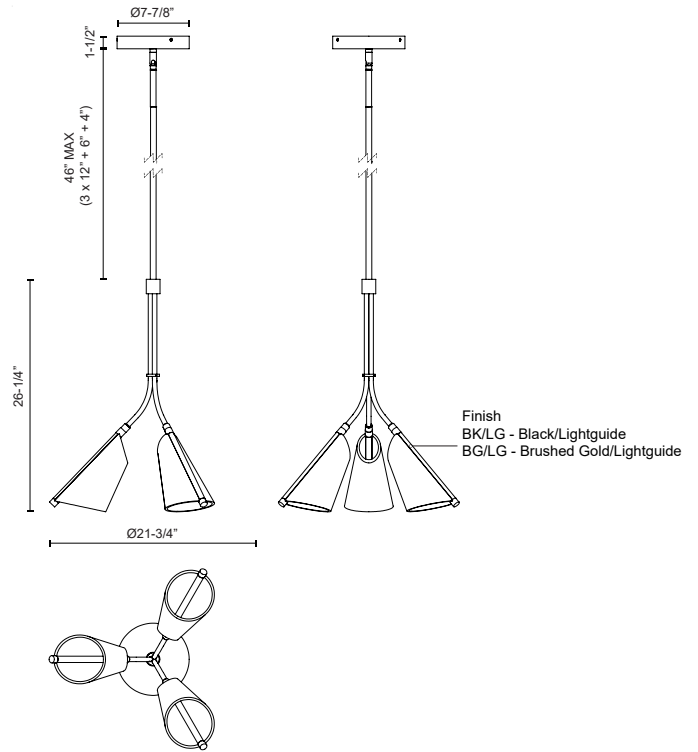

MULBERRY PD62622

PENDANTS

PROJECT

PD62622-BG/LG
Brushed Gold/Light
Guide

PD62622-BK/LG
Black/Light Guide

SPECIFICATION DETAILS

* For custom options, consult factory for details.

Fixture Dimensions	D21-3/4" x H26-1/4"
Wattage	44W
Total Lumens	3520lm
Light Source	LED with DC Driver
Delivered Lumens	690lm
Voltage	120V
Color Temperature	3000K
CRI (Ra)	90CRI
Optional Color Temps	2700K - 5000K Available, Minimum Order Quantities Apply
LED Rated Life	50,000 hours
Dimming	100% - 10%, TRIAC or ELV Dimmer (Not Included)
Diffuser Details	Acrylic diffuser
Shade Details	Clear Acrylic Light Guide Shade
Adjustable	Yes
Rod Length	46" Max (3x12" + 1x6" + 1x4")
Wire Length	72" Max
Minimum Hang Height	34"
Ceiling Adaptor	Yes, Up to 45 Degrees
Location	Dry
Warranty	5 Years
Canopy Dimensions	D7-7/8" x H1-1/2"

DESCRIPTION

Classic shapes take new form in the stunning new Mulberry collection. Minimal, modern forged bodies and striking edge lit shades make up this one-of-a-kind collection. Each shade of the Mulberry is crafted with clear etched acrylic, creating the modern glow seen throughout the pieces of this collection. Available in both Brushed Gold or Matte Black accents.