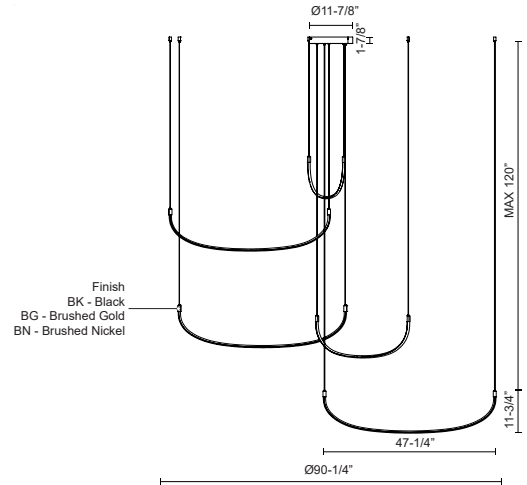

Fixture Dimensions	D90-1/4" x H11-3/4"
Light Source	LED with DC Driver
Wattage	118W
Total Lumens	10400lm
Delivered Lumens	BG-7680lm; BK-7386lm; WH-7728lm;
Voltage	120V
Color Temperature	3000K
CRI (Ra)	90CRI
Optional Color Temps	2700K - 5000K Available, Minimum Order Quantities Apply
LED Rated Life	50,000 hours
Dimming	100% - 10%, TRIAC or ELV Dimmer (Not Included)
Adjustable	Yes
Wire Length	120" Max
Wire Type	BG - Black Wire; BK - Black Wire; BN-Clear Wire;
Minimum Hang Height	16"
Location	Dry
Warranty	5 Years
Canopy Dimensions	D11-7/8" x H1-7/8"

DESCRIPTION

The Talis is a new take on a Kuzco classic. Forged as a simple yet organic "U" shaped bar of illumination, the Talis is minimal and stylish at the same time. When layered in three or five bars of illumination, the Talis creates a unique melody that is sure to be the statement of any space. Adjust each bar to the height and space you like with this versatile collection.