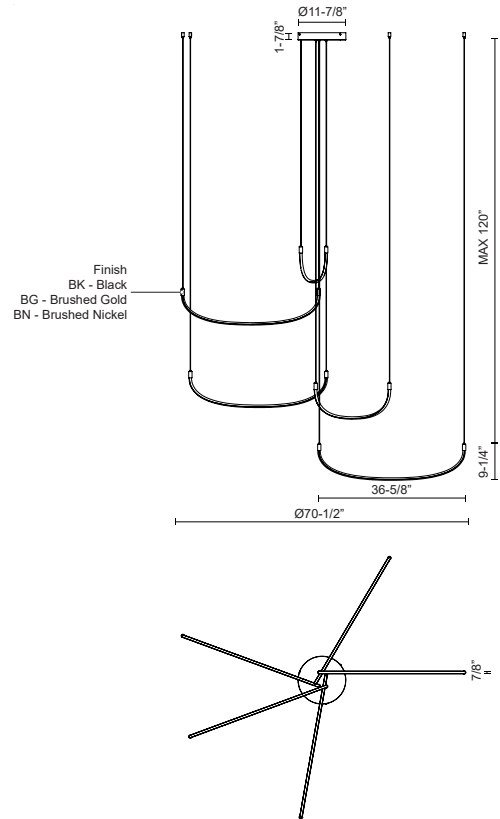

TALIS
MP89570
PENDANTS

PROJECT

MP89570-BG
Brushed Gold

MP89570-BK
Black

MP89570-BN
Brushed Nickel

SPECIFICATION DETAILS

* For custom options, consult factory for details.

Fixture Dimensions	D70-1/2" x H9-1/4"
Light Source	LED with DC Driver
Wattage	80W
Total Lumens	6960lm
Delivered Lumens	BG-5120lm; BK-4924lm; WH-5152lm;
Voltage	120V
Color Temperature	3000K
CRI (Ra)	90CRI
Optional Color Temps	2700K - 5000K Available, Minimum Order Quantities Apply
LED Rated Life	50,000 hours
Dimming	100% - 10%, TRIAC or ELV Dimmer (Not Included)
Adjustable	Yes
Wire Length	120" Max
Wire Type	BG - Black Wire; BK - Black Wire; BN-Clear Wire;
Minimum Hang Height	14"
Location	Dry
Warranty	5 Years
Canopy Dimensions	D11-7/8" x H1-7/8"

DESCRIPTION

The Talis is a new take on a Kuzco classic. Forged as a simple yet organic "U" shaped bar of illumination, the Talis is minimal and stylish at the same time. When layered in three or five bars of illumination, the Talis creates a unique melody that is sure to be the statement of any space. Adjust each bar to the height and space you like with this versatile collection.