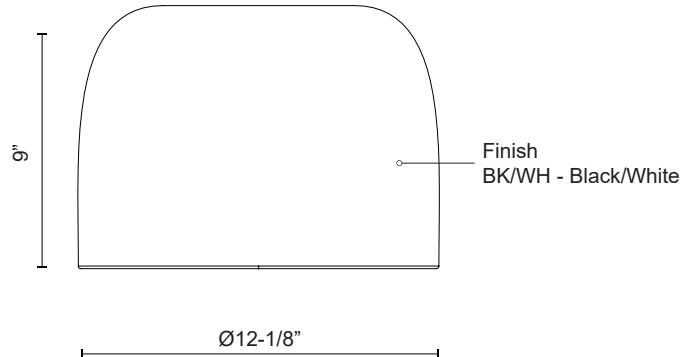

## SPECIFICATION DETAILS

\* For custom options, consult factory for details.

<b>Fixture Dimensions</b>	D12-1/8" x H9"
<b>Light Source</b>	AC LED Module
<b>Wattage</b>	17W
<b>Total Lumens</b>	1280lm
<b>Delivered Lumens</b>	713lm
<b>Voltage</b>	120V
<b>Color Temperature</b>	3000K
<b>CRI (Ra)</b>	90CRI
<b>Optional Color Temps</b>	2700K - 5000K Available, Minimum Order Quantities Apply
<b>LED Rated Life</b>	50,000 hours
<b>Dimming</b>	100% - 10%, ELV Dimmer (Not Included)
<b>Diffuser Details</b>	Acrylic diffuser
<b>Location</b>	Dry
<b>Warranty</b>	5 Years