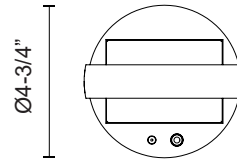

Ø4-3/4"

16-3/4"