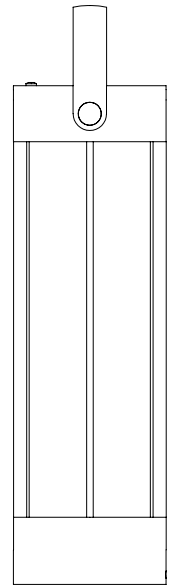

SUARA
EL17614
TABLE LAMP

PROJECT

EL17614-BK
Black

SPECIFICATION DETAILS

* For custom options, consult factory for details.

Fixture Dimensions	D4-3/4" x H16-3/4"
Wattage	3W
Total Lumens	240lm
Delivered Lumens	150lm*
Voltage	120V
Color Temperature	3000K
CRI (Ra)	90CRI
Optional Color Temps	2700K - 5000K Available, Minimum Order Quantities Apply
Dimming	Touch dimmer
Location	Wet
Warranty	5 Years

DESCRIPTION

The Suara collection is the perfect outdoor companion for your evening soiree. With a simple, forged aluminum and glass body, this collection suits any design sensibility. The Suara can be charged using solar energy or with our 120V charger. Place Suara in direct sunlight with panel facing upwards to charge during the day.

Ø4-3/4"

16-3/4"

Finish
BK - Black

KUZCO

19054 28TH AVENUE
SURREY - BC V3Z 6M3
CANADA

WWW.KUZCOLIGHTING.COM

COMMENT