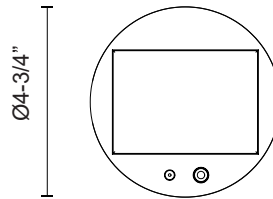

**SUARA**  
**EL17610**  
TABLE LAMP

PROJECT

EL17610-BK  
Black

**DESCRIPTION**

The Suara collection is the perfect outdoor companion for your evening soiree. With a simple, forged aluminum and glass body, this collection suits any design sensibility. The Suara can be charged using solar energy or with our 120V charger. Place Suara in direct sunlight with panel facing upwards to charge during the day.

**SPECIFICATION DETAILS**

\* For custom options, consult factory for details.

<b>Fixture Dimensions</b>	D4-3/4" x H10"
<b>Wattage</b>	3W
<b>Total Lumens</b>	240lm
<b>Delivered Lumens</b>	150lm*
<b>Voltage</b>	120V
<b>Color Temperature</b>	3000K
<b>CRI (Ra)</b>	90CRI
<b>Optional Color Temps</b>	2700K - 5000K Available, Minimum Order Quantities Apply
<b>Dimming</b>	Touch dimmer
<b>Location</b>	Wet
<b>Warranty</b>	5 Years