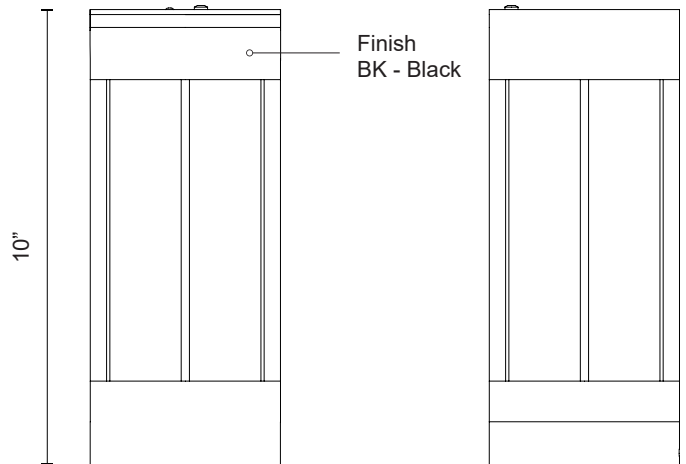

**SUARA**  
**EL17610**  
TABLE LAMP

PROJECT

EL17610-BK  
Black

**DESCRIPTION**

The Suara collection is the perfect outdoor companion for your evening soiree. With a simple, forged aluminum and glass body, this collection suits any design sensibility. The Suara can be charged using solar energy or with our 120V charger. Place Suara in direct sunlight with panel facing upwards to charge during the day.

**SPECIFICATION DETAILS**

\* For custom options, consult factory for details.

<b>Fixture Dimensions</b>	D4-3/4" x H10"
<b>Wattage</b>	3W
<b>Total Lumens</b>	240lm
<b>Delivered Lumens</b>	150lm*
<b>Voltage</b>	120V
<b>Color Temperature</b>	3000K
<b>CRI (Ra)</b>	90CRI
<b>Optional Color Temps</b>	2700K - 5000K Available, Minimum Order Quantities Apply
<b>Dimming</b>	Touch dimmer
<b>Location</b>	Wet
<b>Warranty</b>	5 Years