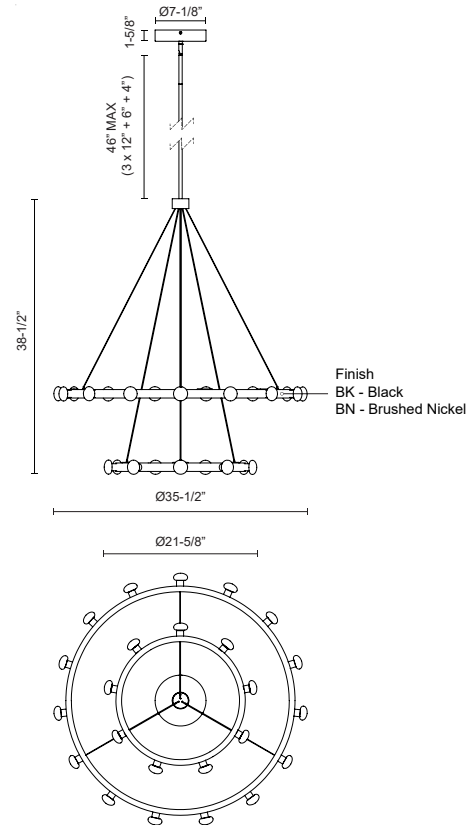

DESCRIPTION

The Rezz collection is the reimagining of the old Hollywood style we know and love. Simple, glamorous opal glass diffusers dance around a modern, minimal frame to create a totally new look. This collection is simple and stunning, great for a wide variety of design sensibilities. Available in Matte Black or Brushed Nickel accents.