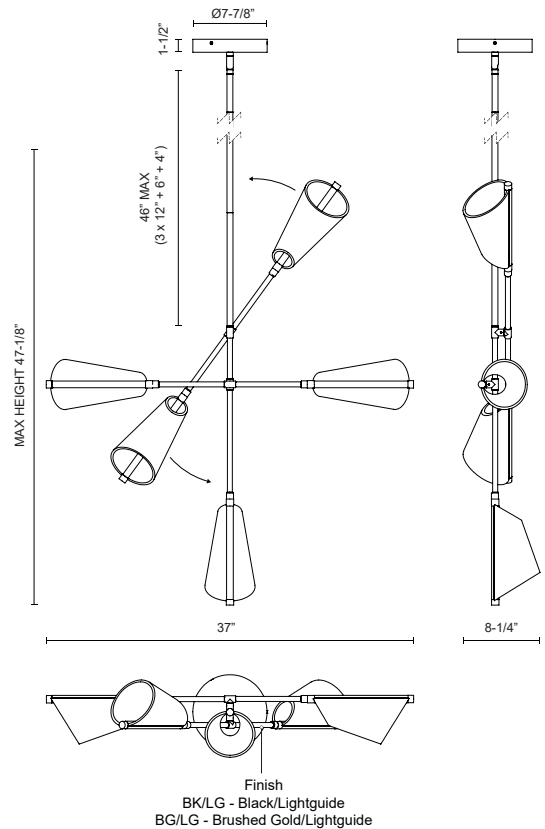

MULBERRY CH62737

JUNE 2022 PRODUCTS

PROJECT

SPECIFICATION DETAILS

* For custom options, consult factory for details.

Fixture Dimensions	W37" x L37" x H47-1/8"
Wattage	67W
Total Lumens	5360lm
Light Source	LED with DC Driver
Delivered Lumens	1150lm
Voltage	120V
Color Temperature	3000K
CRI (Ra)	90CRI
Optional Color Temps	2700K - 5000K Available, Minimum Order Quantities Apply
LED Rated Life	50,000 hours
Dimming	100% - 10%, TRIAC or ELV Dimmer (Not Included)
Diffuser Details	Acrylic diffuser
Shade Details	Clear Acrylic Light Guide Shade
Adjustable	Yes
Rod Length	46" Max (3x12" + 1x6" + 1x4")
Wire Length	72" Max
Minimum Hang Height	38"
Ceiling Adaptor	Yes, Up to 45 Degrees
Location	Dry
Warranty	5 Years
Canopy Dimensions	D7-7/8" x H1-1/2"

DESCRIPTION

Classic shapes take new form in the stunning new Mulberry collection. Minimal, modern forged bodies and striking edge lit shades make up this one-of-a-kind collection. Each shade of the Mulberry is crafted with clear etched acrylic, creating the modern glow seen throughout the pieces of this collection. Available in both Brushed Gold or Matte Black accents.

KUZCO

19054 28TH AVENUE
SURREY - BC V3Z 6M3
CANADA

WWW.KUZCOLIGHTING.COM

COMMENT