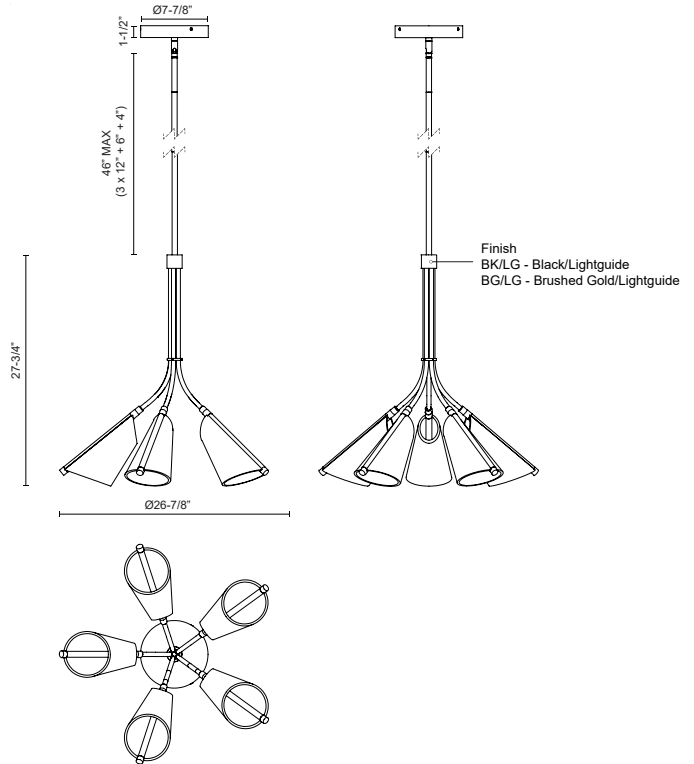

MULBERRY CH62628

JUNE 2022 PRODUCTS

PROJECT

SPECIFICATION DETAILS

* For custom options, consult factory for details.

Fixture Dimensions	D26-7/8" x H27-3/4"
Wattage	67W
Total Lumens	5360lm
Light Source	LED with DC Driver
Delivered Lumens	1150lm
Voltage	120V
Color Temperature	3000K
CRI (Ra)	90CRI
Optional Color Temps	2700K - 5000K Available, Minimum Order Quantities Apply
LED Rated Life	50,000 hours
Dimming	100% - 10%, TRIAC or ELV Dimmer (Not Included)
Diffuser Details	Acrylic diffuser
Shade Details	Clear Acrylic Light Guide Shade
Adjustable	Yes
Rod Length	46" Max (3x12" + 1x6" + 1x4")
Wire Length	72" Max
Minimum Hang Height	36"
Ceiling Adaptor	Yes, Up to 45 Degrees
Location	Dry
Warranty	5 Years
Canopy Dimensions	D7-7/8" x H1-1/2"

DESCRIPTION

Classic shapes take new form in the stunning new Mulberry collection. Minimal, modern forged bodies and striking edge lit shades make up this one-of-a-kind collection. Each shade of the Mulberry is crafted with clear etched acrylic, creating the modern glow seen throughout the pieces of this collection. Available in both Brushed Gold or Matte Black accents.

KUZCO

19054 28TH AVENUE
SURREY - BC V3Z 6M3
CANADA

WWW.KUZCOLIGHTING.COM

COMMENT