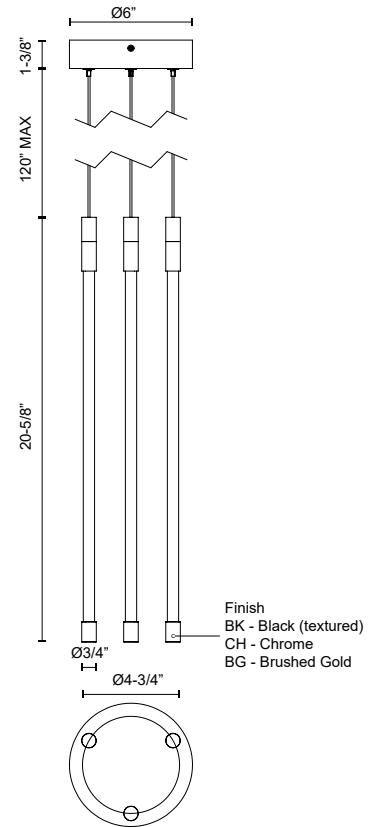

MOTIF MP75221

PENDANTS

PROJECT

SPECIFICATION DETAILS

* For custom options, consult factory for details.

Fixture Dimensions	D5-1/2" x H20-5/8"
Light Source	LED with DC Driver
Total Lumens	2415lm
Wattage	21W
Delivered Lumens	2115lm
Voltage	120V
Color Temperature	2700K
CRI (Ra)	90CRI
LED Rated Life	50,000 hours
Dimming	100% - 10%, TRIAC or ELV Dimmer (Not Included)
Glass Details	Clear Glass
Adjustable	Yes
Wire Length	120" Max
Minimum Hang Height	24"
Wire Type	BG, BK - Black Coaxial Wire; CH - Clear Coaxial Wire;
Location	Dry
Warranty	5 Years
CEC Title 24 JA8	Yes, JA8-19
Canopy Dimensions	D6" x H1-3/8"

DESCRIPTION

The Motif Collection is inspired by the multitude of configurations in which it can create. Each fixture is comprised of thin lines of light in a refractive cylinder, creating both clean lines and modern elegance. This collection features the latest in modern LED filament technology, creating a warm glow of light throughout each fixture that is both vintage and modern at once.

KUZCO

19054 28TH AVENUE
SURREY - BC V3Z 6M3
CANADA

WWW.KUZCOLIGHTING.COM

COMMENT