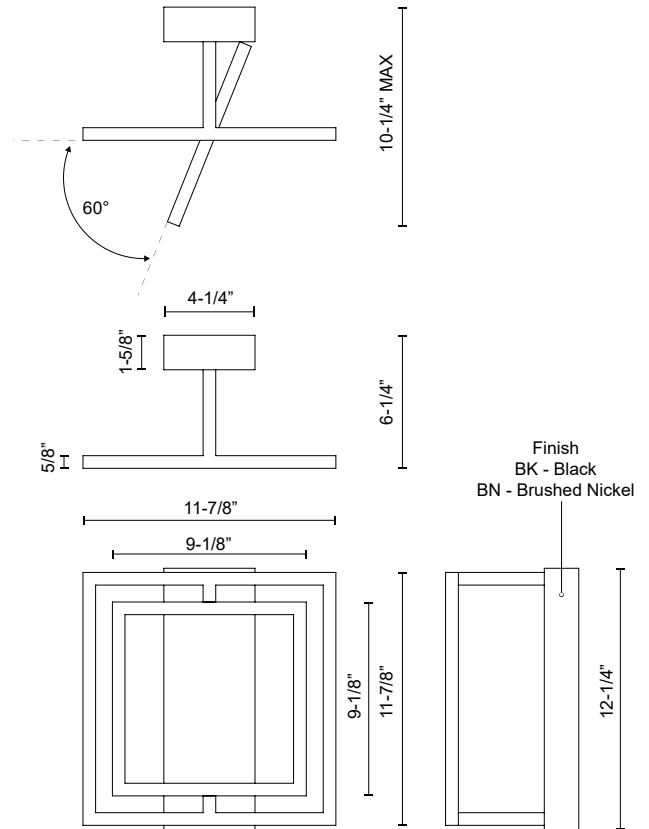

MONDRIAN SF16312

FLUSH MOUNT

PROJECT

SF16312-BN
Brushed Nickel

SF16312-BK
Black

SPECIFICATION DETAILS

* For custom options, consult factory for details.

Fixture Dimensions	L11-7/8" x W11-7/8" x H6-1/4"
Light Source	LED with DC Driver
Wattage	33W
Total Lumens	2805lm
Delivered Lumens	1155lm*
Voltage	120V
Color Temperature	3000K
CRI (Ra)	90CRI
Optional Color Temps	2700K - 5000K Available, Minimum Order Quantities Apply
LED Rated Life	50,000 hours
Dimming	100% - 10%, TRIAC or ELV Dimmer (Not Included)
Diffuser Details	Frosted acrylic diffuser
Location	Dry
Warranty	5 Years
Mounting Style	All Orientation; Ceiling and Wall;
CEC Title 24 JA8	Yes, JA8-19
Canopy Dimensions	L12-1/4" x W4-1/4" x H1-5/8"

DESCRIPTION

Mondrian series is composed from numerous rectilinear frames of light. The illuminated borders surrounding an open central void create an illusion of levitation. The airy design and negative space allow the fixture to visually blend into the environment. High-quality finish and simple forms coalesce in the elegant new product.