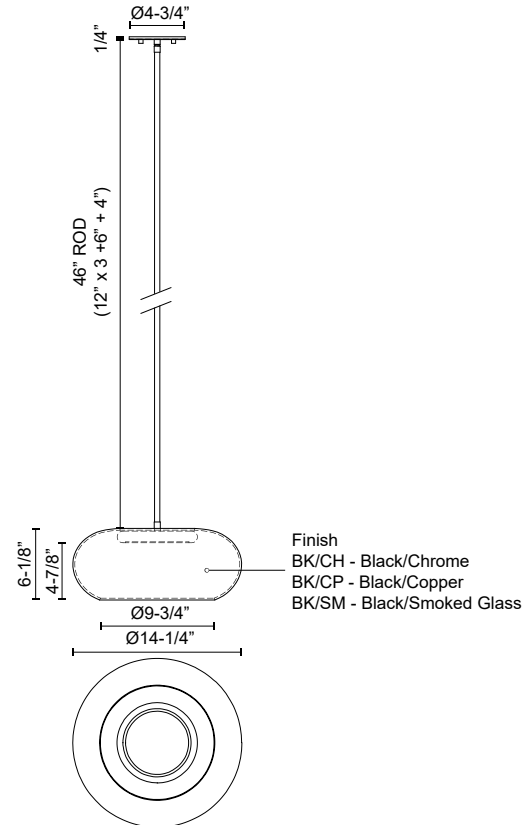

TRINITY PD62014

PENDANTS

PROJECT

SPECIFICATION DETAILS

* For custom options, consult factory for details.

Fixture Dimensions	D14-1/4" x H6-1/8"
Light Source	AC LED Module
Total Lumens	1700lm
Wattage	21W
Delivered Lumens	1000lm*
Voltage	120V
Color Temperature	3000K
CRI (Ra)	90CRI
Optional Color Temps	2700K - 5000K Available, Minimum Order Quantities Apply
LED Rated Life	50,000 hours
Diffuser Details	Frosted acrylic diffuser
Dimming	100% - 10%, ELV Dimmer (Not Included)
Shade Details	Smoked or Metallic Finish Glass Shade
Adjustable	Yes
Rod Length	46" Max (3x12" + 1x6" + 1x4")
Wire Length	60"
Minimum Hang Height	12"
Product Adaptor	ADP002 (Sold Separately)
Location	Dry
Warranty	5 Years
Canopy Dimensions	D4-3/4" x H1/4"

DESCRIPTION

Available in multiple glass shade style and finishes, the Trinity collection has endless style options when paired with Clear, Copper, Chrome, or Smoke Glass finishes. It is the perfect mix of stylish and classic for any space.

KUZCO

19054 28TH AVENUE
SURREY - BC V3Z 6M3
CANADA

WWW.KUZCOLIGHTING.COM

COMMENT