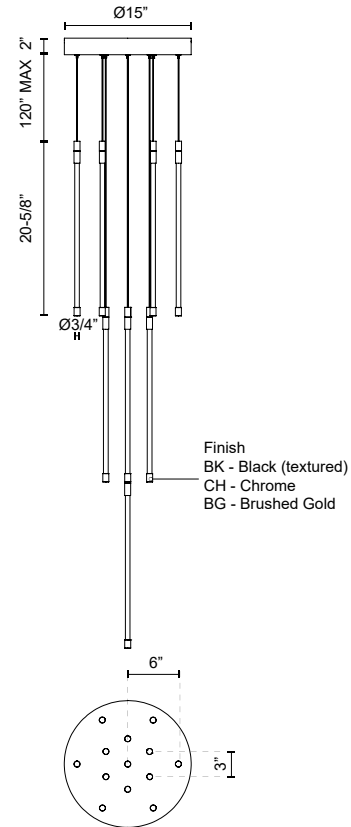

MOTIF MP75121

PENDANTS

PROJECT

MP75121-BK
Black

MP75121-CH
Chrome

MP75121-BG
Brushed Gold

SPECIFICATION DETAILS

* For custom options, consult factory for details.

Fixture Dimensions	D12-3/4" x H20-5/8"
Light Source	LED with DC Driver
Total Lumens	10500lm
Wattage	80W
Delivered Lumens	9165lm
Voltage	120V
Color Temperature	2700K
CRI (Ra)	90CRI
LED Rated Life	50,000 hours
Dimming	100% - 10%, TRIAC or ELV Dimmer (Not Included)
Glass Details	Clear Glass
Adjustable	Yes
Wire Length	120" Max
Minimum Hang Height	24"
Location	Dry
Warranty	5 Years
Canopy Dimensions	D15" x H2"
Wire Type	BG, BK - Black Coaxial Wire; CH - Clear Coaxial Wire;

DESCRIPTION

The Motif Collection is inspired by the multitude of configurations in which it can create. Each fixture is comprised of thin lines of light in a refractive cylinder, creating both clean lines and modern elegance. This collection features the latest in modern LED filament technology, creating a warm glow of light throughout each fixture that is both vintage and modern at once.