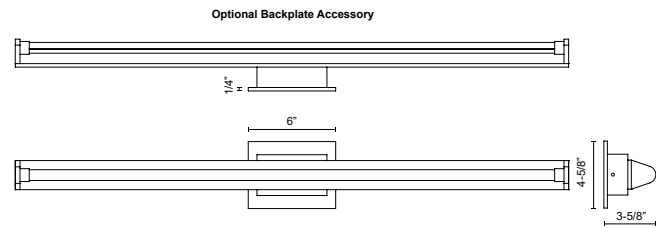

PLYMOUTH VL60637

VANITY

PROJECT

DESCRIPTION

Round Linear lighting element on a rectangular base, frosted PC cover, available in two length, Black and Chrome finishes

VL60637-BK
Black

VL60637-CH
Chrome

SPECIFICATION DETAILS

* For custom options, consult factory for details.

| | |
|-----------------------------|---|
| Fixture Dimensions | L37-1/2" x H2-7/8" x E3-5/8" |
| Light Source | LED with DC Driver |
| Total Lumens | 2380lm |
| Wattage | 29W |
| Delivered Lumens | BK-1278lm; CH-1801lm; |
| Voltage | 120V |
| Color Temperature | 3000K |
| CRI (Ra) | 90CRI |
| Optional Color Temps | 2700K - 5000K Available, Minimum Order Quantities Apply |
| LED Rated Life | 50,000 hours |
| Diffuser Details | Frosted PC Diffuser |
| Dimming | 100% - 10%, TRIAC or ELV Dimmer (Not Included) |
| ADA Compliant | Yes |
| Location | Damp |
| Warranty | 5 Years |
| Compliance | ADA |
| Mounting Style | All Orientation; Wall; |
| CEC Title 24 JA8 | Yes, JA8-19 |
| Canopy Dimensions | W6" x H4-5/8" x E1/4" |