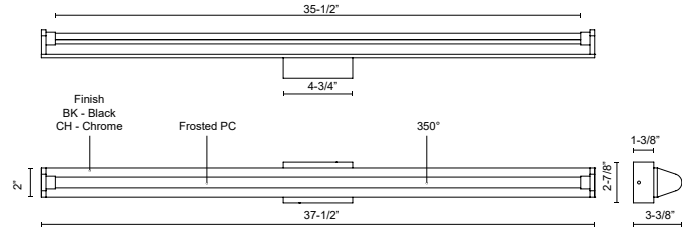

PLYMOUTH VL60637

VANITY

PROJECT

DESCRIPTION

Round Linear lighting element on a rectangular base, frosted PC cover, available in two length, Black and Chrome finishes

VL60637-BK
Black

VL60637-CH
Chrome

SPECIFICATION DETAILS

* For custom options, consult factory for details.

| | |
|-----------------------------|---|
| Fixture Dimensions | L37-1/2" x H2-7/8" x E3-5/8" |
| Light Source | LED with DC Driver |
| Total Lumens | 2380lm |
| Wattage | 29W |
| Delivered Lumens | BK-1278lm; CH-1801lm; |
| Voltage | 120V |
| Color Temperature | 3000K |
| CRI (Ra) | 90CRI |
| Optional Color Temps | 2700K - 5000K Available, Minimum Order Quantities Apply |
| LED Rated Life | 50,000 hours |
| Diffuser Details | Frosted PC Diffuser |
| Dimming | 100% - 10%, TRIAC or ELV Dimmer (Not Included) |
| ADA Compliant | Yes |
| Location | Damp |
| Warranty | 5 Years |
| Compliance | ADA |
| Mounting Style | All Orientation; Wall; |
| CEC Title 24 JA8 | Yes, JA8-19 |
| Canopy Dimensions | W6" x H4-5/8" x E1/4" |