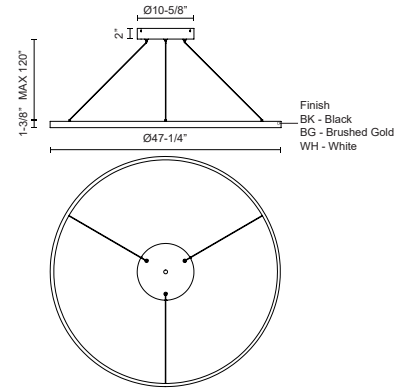

Fixture Dimensions	D47-1/4" x H1-3/8"
Light Source	LED with DC Driver
Wattage	100W
Total Lumens	7440lm
Delivered Lumens	BG-3150lm*; BK-3150lm*; WH-4240lm*;
Voltage	120V
Color Temperature	3000K
CRI (Ra)	90CRI
Optional Color Temps	2700K - 5000K Available, Minimum Order Quantities Apply
LED Rated Life	50,000 hours
Dimming	100% - 10%, TRIAC or ELV Dimmer (Not Included)
Diffuser Details	Frosted Silicone Diffuser
Adjustable	Yes
Wire Length	120" Max
Wire Type	BG - Black Wire; BK - Black Wire; WH - Clear Wire;
Location	Dry
Warranty	5 Years
Illumination Direction	Downlight
Canopy Dimensions	D11-3/4" x H2"

DESCRIPTION

Extruded and rolled aluminum with rectangular profile. Flush silicone diffuser. Matte powder-coated finish. Down light. Duo canopy mounting style

KUZCO

19054 28TH AVENUE
SURREY - BC V3Z 6M3
CANADA