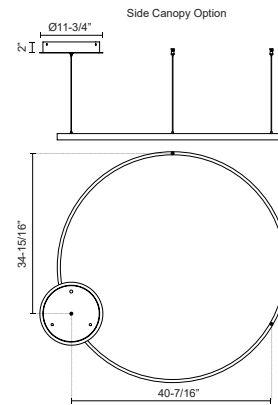

Fixture Dimensions	D47-1/4" x H1-3/8"
Light Source	LED with DC Driver
Wattage	100W
Total Lumens	7440lm
Delivered Lumens	BG-3150lm*; BK-3150lm*; WH-4240lm*;
Voltage	120V
Color Temperature	3000K
CRI (Ra)	90CRI
Optional Color Temps	2700K - 5000K Available, Minimum Order Quantities Apply
LED Rated Life	50,000 hours
Dimming	100% - 10%, TRIAC or ELV Dimmer (Not Included)
Diffuser Details	Frosted Silicone Diffuser
Adjustable	Yes
Wire Length	120" Max
Wire Type	BG - Black Wire; BK - Black Wire; WH - Clear Wire;
Location	Dry
Warranty	5 Years
Illumination Direction	Downlight
Canopy Dimensions	D11-3/4" x H2"

DESCRIPTION

Extruded and rolled aluminum with rectangular profile. Flush silicone diffuser. Matte powder-coated finish. Down light. Duo canopy mounting style

KUZCO

19054 28TH AVENUE
SURREY - BC V3Z 6M3
CANADA