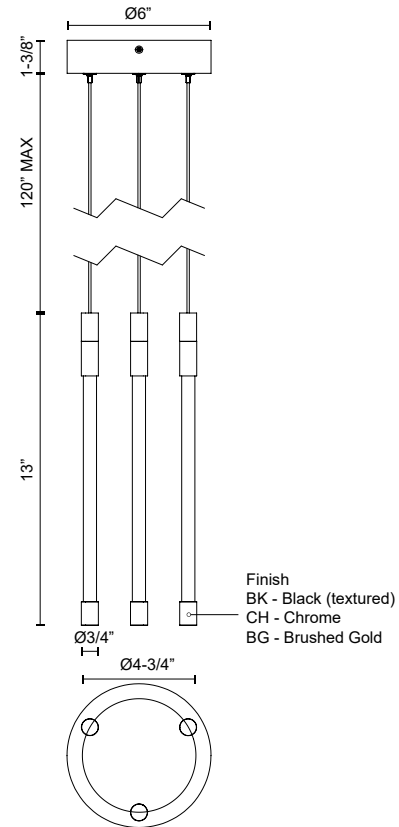

MOTIF MP75213

PENDANTS

PROJECT

SPECIFICATION DETAILS

* For custom options, consult factory for details.

Fixture Dimensions	D5-1/2" x H13"
Light Source	LED with DC Driver
Wattage	14W
Total Lumens	1600lm
Delivered Lumens	1410lm
Voltage	120V
Color Temperature	2700K
CRI (Ra)	90CRI
LED Rated Life	50,000 hours
Dimming	100% - 10%, TRIAC or ELV Dimmer (Not Included)
Glass Details	Clear Glass
Adjustable	Yes
Wire Length	120" Max
Minimum Hang Height	16"
Wire Type	BG, BK - Black Coaxial Wire; CH - Clear Coaxial Wire;
Location	Dry
Warranty	5 Years
CEC Title 24 JA8	Yes, JA8-19
Canopy Dimensions	D6" x H1-3/8"

DESCRIPTION

The Motif Collection is inspired by the multitude of configurations in which it can create. Each fixture is comprised of thin lines of light in a refractive cylinder, creating both clean lines and modern elegance. This collection features the latest in modern LED filament technology, creating a warm glow of light throughout each fixture that is both vintage and modern at once.

KUZCO

19054 28TH AVENUE
SURREY - BC V3Z 6M3
CANADA

WWW.KUZCOLIGHTING.COM

COMMENT