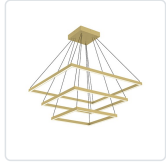

**PIAZZA**  
**CH88332**  
CHANDELIERS

PROJECT

CH88332-BG  
Brushed Gold

CH88332-BK  
Black

CH88332-WH  
White

**SPECIFICATION DETAILS**

\* For custom options, consult factory for details.

<b>Fixture Dimensions</b>	L31-1/2" x W31-1/2" x H1-3/8"
<b>Light Source</b>	LED with DC Driver
<b>Wattage</b>	149W
<b>Total Lumens</b>	11120lm
<b>Delivered Lumens</b>	BK-4700lm*; WH-6320lm*;
<b>Voltage</b>	120V
<b>Color Temperature</b>	3000K
<b>CRI (Ra)</b>	90CRI
<b>Optional Color Temps</b>	2700K - 5000K Available, Minimum Order Quantities Apply
<b>LED Rated Life</b>	50,000 hours
<b>Dimming</b>	100% - 10%, TRIAC or ELV Dimmer (Not Included)
<b>Diffuser Details</b>	Frosted Silicone Diffuser
<b>Adjustable</b>	Yes
<b>Wire Length</b>	120" Max
<b>Wire Type</b>	BG - Black Wire; BK - Black Wire; WH - Clear Wire;
<b>Location</b>	Dry
<b>Warranty</b>	5 Years
<b>Illumination Direction</b>	Downlight
<b>Canopy Dimensions</b>	L9-1/2" x W9-1/2" x H2"

**DESCRIPTION**

Extruded aluminum with rectangular profile. Flush silicone diffuser. Three tiers. Matte powder-coated finish. Down light

**KUZCO**

19054 28TH AVENUE  
SURREY - BC V3Z 6M3  
CANADA

WWW.KUZCOLIGHTING.COM