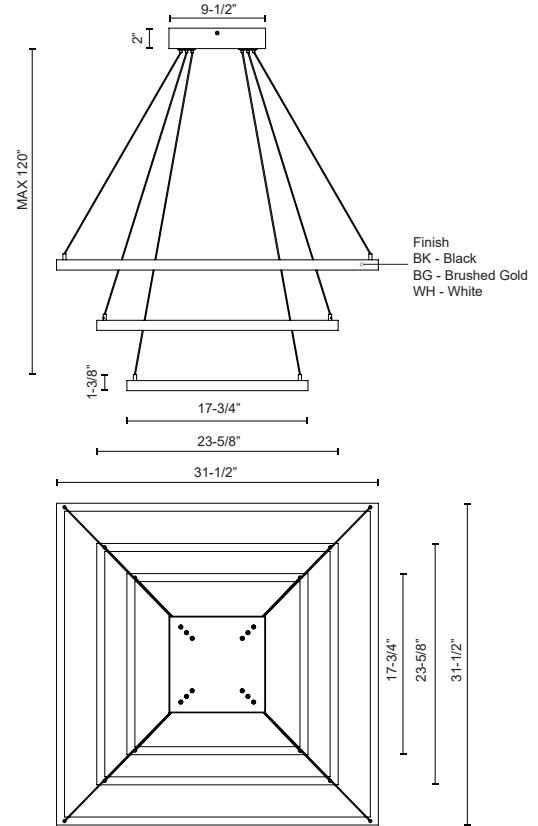

**PIAZZA**  
**CH88332**  
CHANDELIERS

PROJECT

CH88332-BG  
Brushed Gold

CH88332-BK  
Black

CH88332-WH  
White

**SPECIFICATION DETAILS**

\* For custom options, consult factory for details.

<b>Fixture Dimensions</b>	L31-1/2" x W31-1/2" x H1-3/8"
<b>Light Source</b>	LED with DC Driver
<b>Wattage</b>	149W
<b>Total Lumens</b>	11120lm
<b>Delivered Lumens</b>	BK-4700lm*; WH-6320lm*;
<b>Voltage</b>	120V
<b>Color Temperature</b>	3000K
<b>CRI (Ra)</b>	90CRI
<b>Optional Color Temps</b>	2700K - 5000K Available, Minimum Order Quantities Apply
<b>LED Rated Life</b>	50,000 hours
<b>Dimming</b>	100% - 10%, TRIAC or ELV Dimmer (Not Included)
<b>Diffuser Details</b>	Frosted Silicone Diffuser
<b>Adjustable</b>	Yes
<b>Wire Length</b>	120" Max
<b>Wire Type</b>	BG - Black Wire; BK - Black Wire; WH - Clear Wire;
<b>Location</b>	Dry
<b>Warranty</b>	5 Years
<b>Illumination Direction</b>	Downlight
<b>Canopy Dimensions</b>	L9-1/2" x W9-1/2" x H2"

**DESCRIPTION**

Extruded aluminum with rectangular profile. Flush silicone diffuser. Three tiers. Matte powder-coated finish. Down light

**KUZCO**

19054 28TH AVENUE  
SURREY - BC V3Z 6M3  
CANADA

WWW.KUZCOLIGHTING.COM