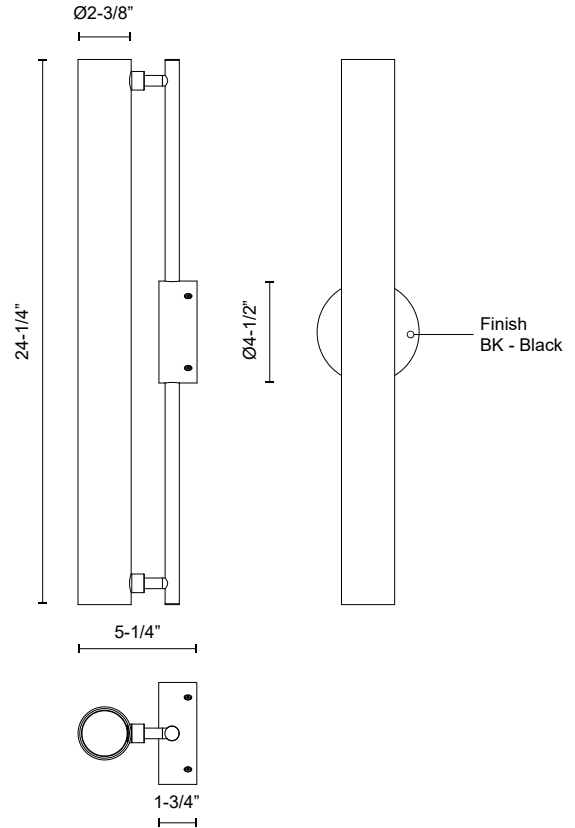

**GRAMERCY  
WS70124**

WALL

PROJECT

**DESCRIPTION**

Glass cylinder with frosted white interior coating and aluminum die-cast body

**SPECIFICATION DETAILS**

\* For custom options, consult factory for details.

<b>Fixture Dimensions</b>	W2-3/8" x H24-1/4" x E5-1/4"
<b>Light Source</b>	LED with DC Driver
<b>Wattage</b>	20W
<b>Total Lumens</b>	1995lm
<b>Delivered Lumens</b>	BK-1692lm
<b>Voltage</b>	120V
<b>Color Temperature</b>	3000K
<b>CRI (Ra)</b>	90CRI
<b>Optional Color Temps</b>	2700K - 5000K Available, Minimum Order Quantities Apply
<b>LED Rated Life</b>	50,000 hours
<b>Dimming</b>	100% - 10%, TRIAC or ELV Dimmer (Not Included)
<b>Glass Details</b>	Frosted Glass
<b>Location</b>	Dry
<b>Warranty</b>	5 Years
<b>Mounting Style</b>	All Orientation; Wall;
<b>CEC Title 24 JA8</b>	Yes, JA8-19
<b>Canopy Dimensions</b>	D4-1/2" x E1-3/4"
<b>Finish Option(s)</b>	Black