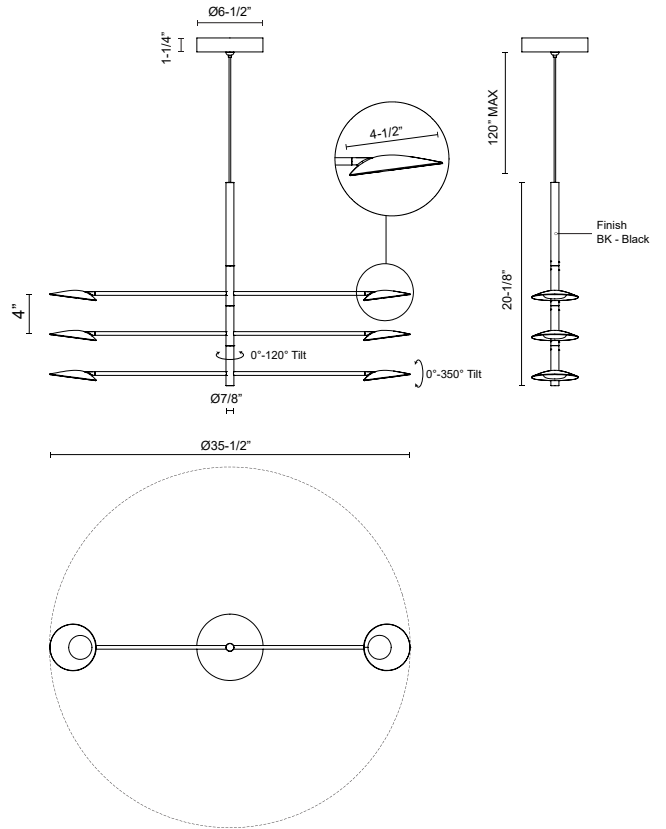

ROTAIRE
CH90136
CHANDELIERS

PROJECT

DESCRIPTION

Influenced by natural forms of flora, the Rotaire collection is a culmination of minimalist sensibilities and natural inspirations. Designed to mimic the form and flow of flowers and vines, the strong stems of this collection create the perfect frame for the illumination from each "leaf". The Rotaire is sure to bloom in both small and large spaces alike.

SPECIFICATION DETAILS

* For custom options, consult factory for details.

Fixture Dimensions	D35-1/2" x H20-1/8"
Light Source	LED with DC Driver
Wattage	43W
Total Lumens	3060lm
Delivered Lumens	1875lm*
Voltage	120V
Color Temperature	3000K
CRI (Ra)	90CRI
Optional Color Temps	2700K - 5000K Available, Minimum Order Quantities Apply
LED Rated Life	50,000 hours
Dimming	100% - 10%, TRIAC or ELV Dimmer (Not Included)
Diffuser Details	Frosted acrylic diffuser
Shade Details	Cast Aluminum Shade
Adjustable	Yes
Wire Length	120" Max
Wire Type	Black Coaxial Wire
Minimum Hang Height	24"
Location	Dry
Warranty	5 Years
CEC Title 24 JA8	Yes, JA8-19
Canopy Dimensions	D6-1/2" x H1-1/4"
Finish Option(s)	Black